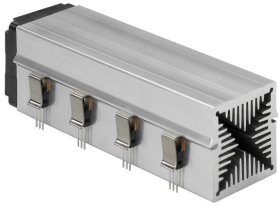

## Data sheet Product LAM 5 K 150 12

Cooling aggregates>Miniature cooling aggregates  
50 x 50 mm, with axial fan, integrated clamp

### Features

width:	50 mm
height:	50 mm
length:	150 mm
thermal resistance:	1.38 - 0.27 K/W
operating voltage of the fan motor:	<ul style="list-style-type: none"> <li>• 5 V DC</li> <li>• 12 V DC</li> <li>• 24 V DC</li> </ul>
surface:	natural colour anodised

### Kugelgelagert, 5 V DC

type:	Sepa, ball bearing
dimensions:	50x50x10 mm
tension:	5 V DC
max. air volume:	10 m <sup>3</sup> /h
temperature range:	-10°C... +70°C
speed:	3,400 min <sup>-1</sup>
noise level:	17 dB(A)
weight:	19 g
failure rate (L <sub>10</sub> ):	L <sub>10</sub> < 95,000 h (20°C) MTBF < 280,000 h (20°C)
alarm output:	with

### Kugelgelagert, 12 V DC

type:	Sepa, ball bearing
dimensions:	50x50x10 mm
tension:	12 V DC
max. air volume:	14.3 m <sup>3</sup> /h
temperature range:	-10°C... +70°C
speed:	4,800 min <sup>-1</sup>
noise level:	22 dB(A)
weight:	19 g
failure rate (L <sub>10</sub> ):	L <sub>10</sub> < 95,000 h (20°C) MTBF < 280,000 h (20°C)
alarm output:	with