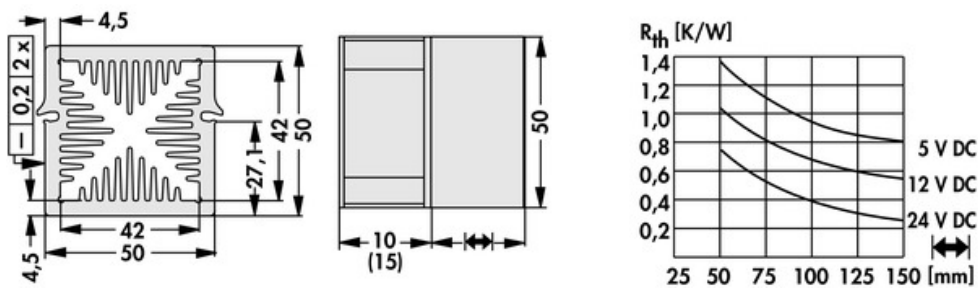

Data sheet Product LAM 5 K 150 24

Cooling aggregates > Miniature cooling aggregates
 50 x 50 mm, with axial fan, integrated clamp

Features

width:	50 mm
height:	50 mm
length:	150 mm
thermal resistance:	1.38 - 0.27 K/W
operating voltage of the fan motor:	<ul style="list-style-type: none"> • 5 V DC • 12 V DC • 24 V DC
surface:	natural colour anodised

Technical Drawing

Fan

Kugellagert, 5 V DC

type:	Sepa, ball bearing
dimensions:	50x50x10 mm
tension:	5 V DC
max. air volume:	10 m ³ /h
temperature range:	-10°C... +70°C
speed:	3,400 min ⁻¹
noise level:	17 dB(A)
weight:	19 g
failure rate (L ₁₀):	L ₁₀ < 95,000 h (20°C) MTBF < 280,000 h (20°C)
alarm output:	with

Kugellagert, 12 V DC

type:	Sepa, ball bearing
dimensions:	50x50x10 mm
tension:	12 V DC
max. air volume:	14.3 m ³ /h
temperature range:	-10°C... +70°C
speed:	4,800 min ⁻¹
noise level:	22 dB(A)
weight:	19 g
failure rate (L ₁₀):	L ₁₀ < 95,000 h (20°C) MTBF < 280,000 h (20°C)
alarm output:	with

Kugellagert, 24 V DC

type:	ebmpapst
dimensions:	50x50x15 mm
tension:	24 V DC
max. air volume:	20 m ³ /h
temperature range:	-20°C... +70°C

speed:	5,000 min⁻¹
noise level:	30 dB(A)
weight:	27 g
failure rate (L ₁₀):	L₁₀ 50,000 h (20°C)