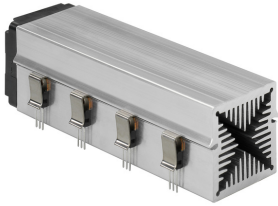

## Data sheet Product LAM 5 K 150 5

Cooling aggregates > Miniature cooling aggregates  
 50 x 50 mm, with axial fan, integrated clamp

### Features

width:	50 mm
height:	50 mm
length:	150 mm
thermal resistance:	1.38 - 0.27 K/W
operating voltage of the fan motor:	<ul style="list-style-type: none"> <li>• 5 V DC</li> <li>• 12 V DC</li> <li>• 24 V DC</li> </ul>
surface:	natural colour anodised

### Kugelgelagert, 5 V DC

type:	Sepa, ball bearing
dimensions:	50x50x10 mm
tension:	5 V DC
max. air volume:	10 m <sup>3</sup> /h
temperature range:	-10°C... +70°C
speed:	3,400 min <sup>-1</sup>
noise level:	17 dB(A)
weight:	19 g
failure rate (L <sub>10</sub> ):	L <sub>10</sub> < 95,000 h (20°C) MTBF < 280,000 h (20°C)
alarm output:	with

### Kugelgelagert, 12 V DC

type:	Sepa, ball bearing
dimensions:	50x50x10 mm
tension:	12 V DC
max. air volume:	14.3 m <sup>3</sup> /h
temperature range:	-10°C... +70°C
speed:	4,800 min <sup>-1</sup>
noise level:	22 dB(A)
weight:	19 g
failure rate (L <sub>10</sub> ):	L <sub>10</sub> < 95,000 h (20°C) MTBF < 280,000 h (20°C)
alarm output:	with