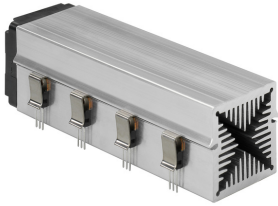

## Data sheet Product LAM 5 K 50 12

Cooling aggregates > Miniature cooling aggregates  
 50 x 50 mm, with axial fan, integrated clamp

### Features

width:	50 mm
height:	50 mm
length:	50 mm
thermal resistance:	1.38 - 0.27 K/W
operating voltage of the fan motor:	<ul style="list-style-type: none"> <li>• 5 V DC</li> <li>• 12 V DC</li> <li>• 24 V DC</li> </ul>
surface:	natural colour anodised

### Kugelgelagert, 5 V DC

type:	Sepa, ball bearing
dimensions:	50x50x10 mm
tension:	5 V DC
max. air volume:	10 m <sup>3</sup> /h
temperature range:	-10°C... +70°C
speed:	3,400 min <sup>-1</sup>
noise level:	17 dB(A)
weight:	19 g
failure rate (L <sub>10</sub> ):	L <sub>10</sub> < 95,000 h (20°C) MTBF < 280,000 h (20°C)
alarm output:	with

### Kugelgelagert, 12 V DC

type:	Sepa, ball bearing
dimensions:	50x50x10 mm
tension:	12 V DC
max. air volume:	14.3 m <sup>3</sup> /h
temperature range:	-10°C... +70°C
speed:	4,800 min <sup>-1</sup>
noise level:	22 dB(A)
weight:	19 g
failure rate (L <sub>10</sub> ):	L <sub>10</sub> < 95,000 h (20°C) MTBF < 280,000 h (20°C)
alarm output:	with