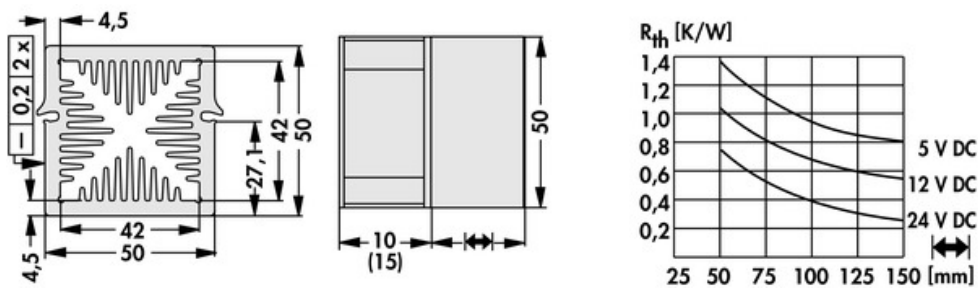

Data sheet Product LAM 5 K 50 24

Cooling aggregates > Miniature cooling aggregates
 50 x 50 mm, with axial fan, integrated clamp

Features

width:	50 mm
height:	50 mm
length:	50 mm
thermal resistance:	1.38 - 0.27 K/W
operating voltage of the fan motor:	<ul style="list-style-type: none"> • 5 V DC • 12 V DC • 24 V DC
surface:	natural colour anodised

Technical Drawing

Fan

Kugelgelagert, 5 V DC

type:	Sepa, ball bearing
dimensions:	50x50x10 mm
tension:	5 V DC
max. air volume:	10 m ³ /h
temperature range:	-10°C... +70°C
speed:	3,400 min ⁻¹
noise level:	17 dB(A)
weight:	19 g
failure rate (L ₁₀):	L ₁₀ < 95,000 h (20°C) MTBF < 280,000 h (20°C)
alarm output:	with

Kugelgelagert, 12 V DC

type:	Sepa, ball bearing
dimensions:	50x50x10 mm
tension:	12 V DC
max. air volume:	14.3 m ³ /h
temperature range:	-10°C... +70°C
speed:	4,800 min ⁻¹
noise level:	22 dB(A)
weight:	19 g
failure rate (L ₁₀):	L ₁₀ < 95,000 h (20°C) MTBF < 280,000 h (20°C)
alarm output:	with

Kugelgelagert, 24 V DC

type:	ebmpapst
dimensions:	50x50x15 mm
tension:	24 V DC
max. air volume:	20 m ³ /h
temperature range:	-20°C... +70°C

speed:	5,000 min⁻¹
noise level:	30 dB(A)
weight:	27 g
failure rate (L ₁₀):	L₁₀ 50,000 h (20°C)