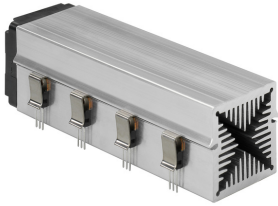

## Data sheet Product LAM 5 K 50 5

Cooling aggregates > Miniature cooling aggregates  
 50 x 50 mm, with axial fan, integrated clamp

### Features

width:	50 mm
height:	50 mm
length:	50 mm
thermal resistance:	1.38 - 0.27 K/W
operating voltage of the fan motor:	<ul style="list-style-type: none"> <li>• 5 V DC</li> <li>• 12 V DC</li> <li>• 24 V DC</li> </ul>
surface:	natural colour anodised

### Kugelgelagert, 5 V DC

type:	Sepa, ball bearing
dimensions:	50x50x10 mm
tension:	5 V DC
max. air volume:	10 m <sup>3</sup> /h
temperature range:	-10°C... +70°C
speed:	3,400 min <sup>-1</sup>
noise level:	17 dB(A)
weight:	19 g
failure rate (L <sub>10</sub> ):	L <sub>10</sub> < 95,000 h (20°C) MTBF < 280,000 h (20°C)
alarm output:	with

### Kugelgelagert, 12 V DC

type:	Sepa, ball bearing
dimensions:	50x50x10 mm
tension:	12 V DC
max. air volume:	14.3 m <sup>3</sup> /h
temperature range:	-10°C... +70°C
speed:	4,800 min <sup>-1</sup>
noise level:	22 dB(A)
weight:	19 g
failure rate (L <sub>10</sub> ):	L <sub>10</sub> < 95,000 h (20°C) MTBF < 280,000 h (20°C)
alarm output:	with