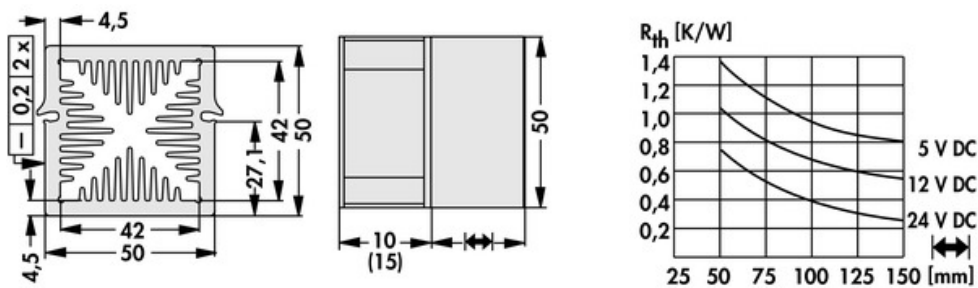

Data sheet Product LAM 5 K 75 12

Cooling aggregates > Miniature cooling aggregates
 50 x 50 mm, with axial fan, integrated clamp

Features

width:	50 mm
height:	50 mm
length:	75 mm
thermal resistance:	1.38 - 0.27 K/W
operating voltage of the fan motor:	<ul style="list-style-type: none"> • 5 V DC • 12 V DC • 24 V DC
surface:	natural colour anodised

Technical Drawing

Fan

Kugelgelagert, 5 V DC

type:	Sepa, ball bearing
dimensions:	50x50x10 mm
tension:	5 V DC
max. air volume:	10 m ³ /h
temperature range:	-10°C... +70°C
speed:	3,400 min ⁻¹
noise level:	17 dB(A)
weight:	19 g
failure rate (L ₁₀):	L ₁₀ < 95,000 h (20°C) MTBF < 280,000 h (20°C)
alarm output:	with

Kugelgelagert, 12 V DC

type:	Sepa, ball bearing
dimensions:	50x50x10 mm
tension:	12 V DC
max. air volume:	14.3 m ³ /h
temperature range:	-10°C... +70°C
speed:	4,800 min ⁻¹
noise level:	22 dB(A)
weight:	19 g
failure rate (L ₁₀):	L ₁₀ < 95,000 h (20°C) MTBF < 280,000 h (20°C)
alarm output:	with

Kugelgelagert, 24 V DC

type:	ebmpapst
dimensions:	50x50x15 mm
tension:	24 V DC
max. air volume:	20 m ³ /h
temperature range:	-20°C... +70°C

speed:	5,000 min⁻¹
noise level:	30 dB(A)
weight:	27 g
failure rate (L ₁₀):	L₁₀ 50,000 h (20°C)