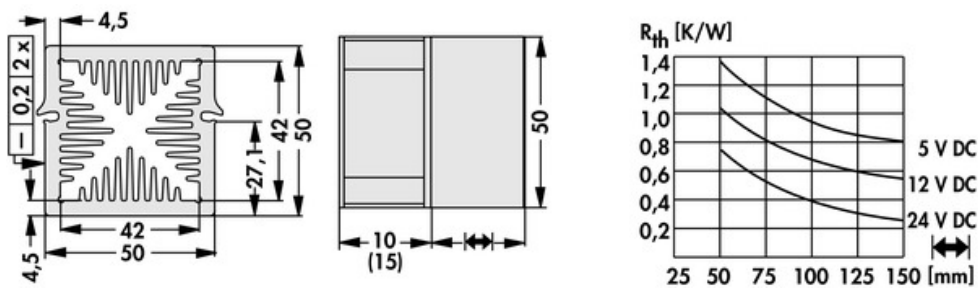

Technical Drawing