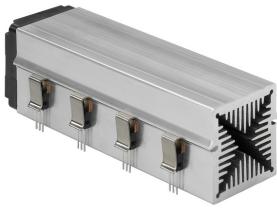

## Data sheet Product LAM 5 K 75 24

Cooling aggregates > Miniature cooling aggregates  
 50 x 50 mm, with axial fan, integrated clamp

### Features

width:	50 mm
height:	50 mm
length:	75 mm
thermal resistance:	1.38 - 0.27 K/W
operating voltage of the fan motor:	<ul style="list-style-type: none"> <li>• 5 V DC</li> <li>• 12 V DC</li> <li>• 24 V DC</li> </ul>
surface:	natural colour anodised

### Kugelgelagert, 5 V DC

type:	Sepa, ball bearing
dimensions:	50x50x10 mm
tension:	5 V DC
max. air volume:	10 m <sup>3</sup> /h
temperature range:	-10°C... +70°C
speed:	3,400 min <sup>-1</sup>
noise level:	17 dB(A)
weight:	19 g
failure rate (L <sub>10</sub> ):	L <sub>10</sub> < 95,000 h (20°C) MTBF < 280,000 h (20°C)
alarm output:	with

### Kugelgelagert, 12 V DC

type:	Sepa, ball bearing
dimensions:	50x50x10 mm
tension:	12 V DC
max. air volume:	14.3 m <sup>3</sup> /h
temperature range:	-10°C... +70°C
speed:	4,800 min <sup>-1</sup>
noise level:	22 dB(A)
weight:	19 g
failure rate (L <sub>10</sub> ):	L <sub>10</sub> < 95,000 h (20°C) MTBF < 280,000 h (20°C)
alarm output:	with