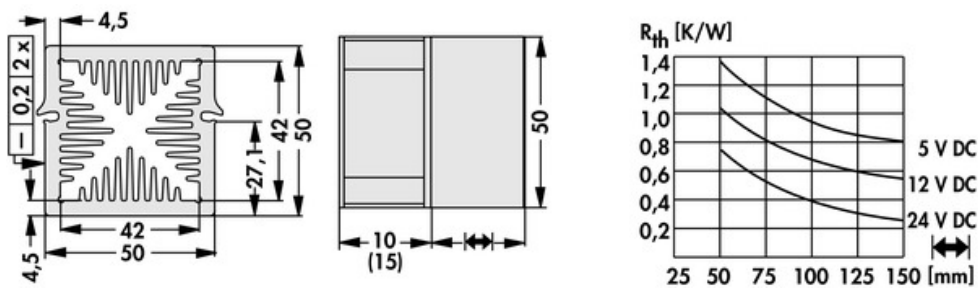

Data sheet Product LAM 5 K 75 5

Cooling aggregates > Miniature cooling aggregates
 50 x 50 mm, with axial fan, integrated clamp

Features

width:	50 mm
height:	50 mm
length:	75 mm
thermal resistance:	1.38 - 0.27 K/W
operating voltage of the fan motor:	<ul style="list-style-type: none"> • 5 V DC • 12 V DC • 24 V DC
surface:	natural colour anodised

Technical Drawing

Fan

Kugelgelagert, 5 V DC

type:	Sepa, ball bearing
dimensions:	50x50x10 mm
tension:	5 V DC
max. air volume:	10 m ³ /h
temperature range:	-10°C... +70°C
speed:	3,400 min ⁻¹
noise level:	17 dB(A)
weight:	19 g
failure rate (L ₁₀):	L ₁₀ < 95,000 h (20°C) MTBF < 280,000 h (20°C)
alarm output:	with

Kugelgelagert, 12 V DC

type:	Sepa, ball bearing
dimensions:	50x50x10 mm
tension:	12 V DC
max. air volume:	14.3 m ³ /h
temperature range:	-10°C... +70°C
speed:	4,800 min ⁻¹
noise level:	22 dB(A)
weight:	19 g
failure rate (L ₁₀):	L ₁₀ < 95,000 h (20°C) MTBF < 280,000 h (20°C)
alarm output:	with

Kugelgelagert, 24 V DC

type:	ebmpapst
dimensions:	50x50x15 mm
tension:	24 V DC
max. air volume:	20 m ³ /h
temperature range:	-20°C... +70°C

speed:	5,000 min⁻¹
noise level:	30 dB(A)
weight:	27 g
failure rate (L ₁₀):	L₁₀ 50,000 h (20°C)