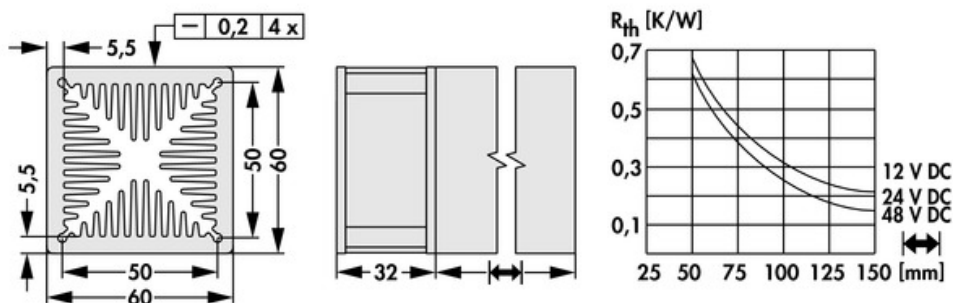

Data sheet Product LAM 6 125 48

Cooling aggregates > Miniature cooling aggregates
60 x 60 mm, with axial fan

- compact design
- homogeneous heat distribution
- mounting possible on any side
- powerful axial-fan motor
- other lengths, special designs and machinings according to customer's specifications
- other surfaces, fan types and fan voltages upon request

Features

width:	60 mm
height:	60 mm
length:	125 mm
thermal resistance:	0.67 - 0.15 K/W
surface:	natural colour anodised

Technical Drawing

Fan

ebmpapst 612 JH, 12 V DC

type:	ebmpapst 612 JH
dimensions:	60x60x32 mm
tension:	12 V DC
power inout:	7.7 W
max. air volume:	70 m ³ /h
temperature range:	-20°C... +70°C
speed:	11,700 min ⁻¹
noise level:	53 dB(A)
weight:	100 g
failure rate (L ₁₀):	L ₁₀ < 57,500 h (40°C)

ebmpapst 614 J/2HHP, 24 V DC

type:	ebmpapst 614 J/2HHP
dimensions:	60x60x32 mm
tension:	24 V DC
power inout:	14.6 W
max. air volume:	82 m ³ /h
temperature range:	-20°C... 75°C
speed:	15,000 min ⁻¹
noise level:	62 dB(A)
weight:	100 g
failure rate (L ₁₀):	L ₁₀ > 65,000 h (40°C)

ebmpapst 618 J/2HHP, 48 V DC

type:	ebmpapst 618 J/2HHP
dimensions:	60x60x32 mm
tension:	48 V DC
power inout:	14.6 W
max. air volume:	82 m ³ /h
temperature range:	-20°C... 75°C

speed:	15,000 min⁻¹
noise level:	62 dB(A)
weight:	100 g
failure rate (L ₁₀):	L₁₀ > 65,000 h (40°C)