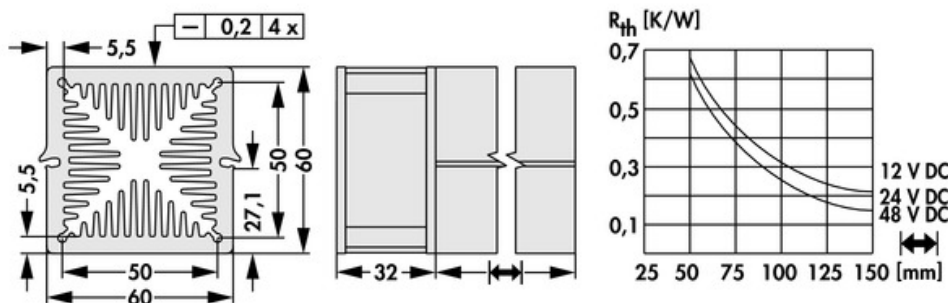

Data sheet Product LAM 6 K 125 24

Cooling aggregates > Miniature cooling aggregates
 60 x 60 mm, with axial fan, integrated clamp

- compact design
- homogeneous heat distribution
- mounting possible on any side
- powerful axial-fan motor
- other lengths, special designs and machinings according to customer's specifications
- other surfaces, fan types and fan voltages upon request

Features

width:	60 mm
height:	60 mm
length:	125 mm
thermal resistance:	0.67 - 0.15 K/W
surface:	natural colour anodised

Technical Drawing

Fan

ebmpapst 612 JH, 12 V DC

type:	ebmpapst 612 JH
dimensions:	60x60x32 mm
tension:	12 V DC
power inout:	7.7 W
max. air volume:	70 m ³ /h
temperature range:	-20°C... +70°C
speed:	11,700 min ⁻¹
noise level:	53 dB(A)
weight:	100 g
failure rate (L ₁₀):	L ₁₀ < 57,500 h (40°C)

ebmpapst 614 J/2HHP, 24 V DC

type:	ebmpapst 614 J/2HHP
dimensions:	60x60x32 mm
tension:	24 V DC
power inout:	14.6 W
max. air volume:	82 m ³ /h
temperature range:	-20°C... 75°C
speed:	15,000 min ⁻¹
noise level:	62 dB(A)
weight:	100 g
failure rate (L ₁₀):	L ₁₀ > 65,000 h (40°C)

ebmpapst 618 J/2HHP, 48 V DC

type:	ebmpapst 618 J/2HHP
dimensions:	60x60x32 mm
tension:	48 V DC
power inout:	14.6 W
max. air volume:	82 m ³ /h
temperature range:	-20°C... 75°C

speed:	15,000 min⁻¹
noise level:	62 dB(A)
weight:	100 g
failure rate (L ₁₀):	L₁₀ > 65,000 h (40°C)