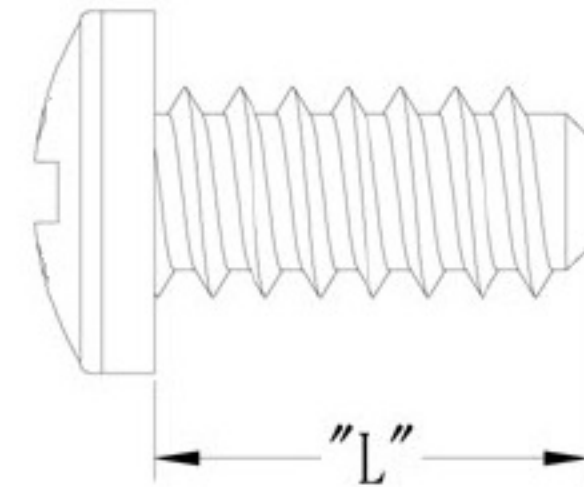

Cross Head Recessed- Oval Head Screw

CRS-7045		Standard pack:1000pcs/B															
Material: Nylon66	Thread	“L” Screw Length-(All Dimension in millimeter)															
CRS-7045-M3	M3	4	5	6	7	8	10	12	16	20	25	30	35	40	×	×	
CRS-7045-M4	M4	×	×	6	×	8	10	12	16	20	25	30	×	40	×	×	
CRS-7045-M5	M5	×	×	×	×	8	10	12	16	20	25	30	×	40	×	×	
CRS-7045-M6	M6	×	×	×	6.5	8	10	12	16	20	25	30	×	40	50	60	