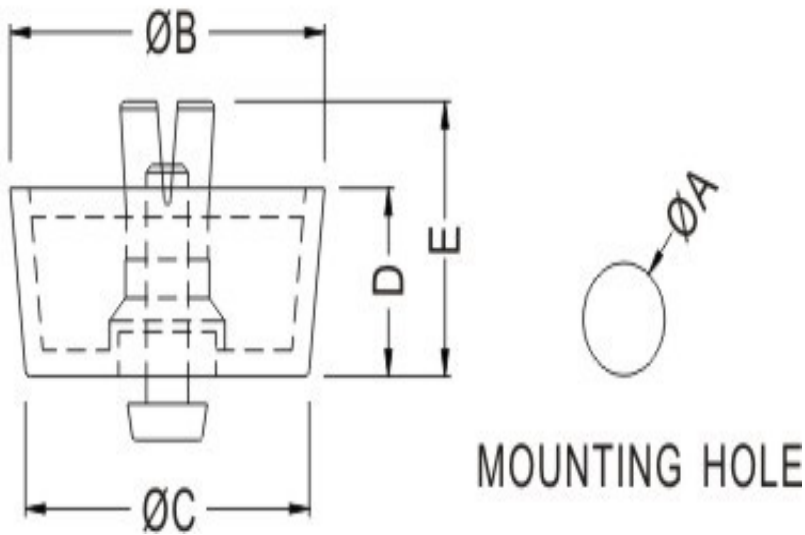

FIX & Fasten

- ◆ MATERIAL:PE/TPR
- ◆ PIN MATERIAL:PP
- ◆ COLOR:BLACK/GRAY/COMPUTER
- ◆ UNIT:mm

| PART NO | A | B | C | D | E | CHASSIS THICKNESS | PACKAGE |
|---------|------|------|------|------|------|-------------------|---------|
| FF-1 | 8.0 | 20.8 | 19.8 | 6.4 | 11.8 | 1.0~2.5 | 500 |
| FF-2 | 8.0 | 20.0 | 18.0 | 10.0 | 15.4 | 1.0~2.5 | 500 |
| FF-3 | 8.0 | 23.7 | 19.5 | 13.7 | 19.2 | 1.0~2.5 | 250 |
| FF-4 | 8.0 | 25.0 | 23.5 | 6.5 | 12.5 | 1.0~2.5 | 500 |
| FF-5 | 8.0 | 30.0 | 27.7 | 12.8 | 18.8 | 1.0~2.5 | 200 |
| FF-6 | 10.0 | 28.5 | 26.5 | 8.2 | 14.0 | 1.0~3.5 | 250 |
| FF-7 | 5.0 | 12.7 | 12.0 | 4.4 | 8.5 | 1.0~2.0 | 1000 |
| FF-8 | 5.0 | 15.7 | 15.0 | 4.4 | 8.5 | 1.0~2.0 | 1000 |
| FF-9 | 8.0 | 20.0 | 18.6 | 4.0 | 7.0 | 1.0~2.0 | 500 |