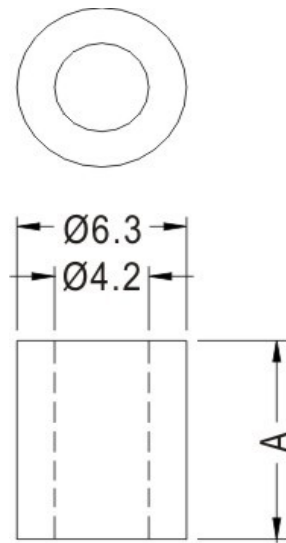

- ◆ MATERIAL: NYLON 66(UL)
- ◆ FLAME CLASS: 94V-2
- ◆ COLOR: NATURAL
- ◆ UNIT: mm

PART NO	A	PACKAGE
4-2	2	2000
4-3	3	2000
4-3.5	3.5	2000
4-4	4	2000
4-4.83	4.83	2000
4-5	5	2000
4-6	6	2000
4-7	7	2000
4-7.5	7.5	2000
4-8	8	2000
4-8.5	8.5	2000
4-9	9	2000
4-9.5	9.5	2000
4-10	10	2000
4-11	11	2000
4-12	12	2000
4-12.7	12.7	1000
4-13	13	1000
4-14	14	1000
4-15	15	1000
4-16	16	1000
4-17	17	1000
4-18	18	1000
4-19	19	1000
4-20	20	1000
4-21	21	1000

4-22	22	1000
4-23	23	1000
4-24	24	1000
4-25	25	1000
4-26	26	1000
4-27	27	1000
4-28	28	1000
4-28.7	28.7	1000
4-29	29	1000
4-30	30	1000
4-40	40	1000

X-ON Electronics

Largest Supplier of Electrical and Electronic Components