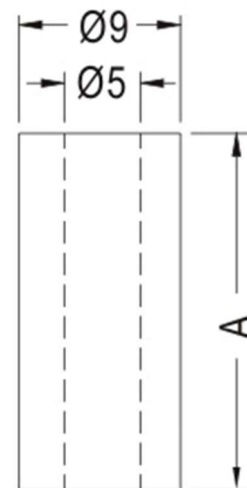

FIX
Fasten

- ◆ MATERIAL: NYLON 66(UL)
- ◆ FLAME CLASS: 94V-2
- ◆ COLOR: NATURAL
- ◆ UNIT: mm

PART NO	A	PACKAGE
FIX-5-5	5	1000
FIX-5-6	6	1000
FIX-5-8	8	1000
FIX-5-11.8	11,8	1000
FIX-5-14	14	1000
FIX-5-17	17	1000
FIX-5-20	20	1000

PART NO	A	PACKAGE
FIX-5-3.5	3,5	1000
FIX-5-40	40	500

X-ON Electronics

Largest Supplier of Electrical and Electronic Components

Click to view similar products for [Control Switches](#) category:

Click to view products by [Fix & Fasten](#) manufacturer: