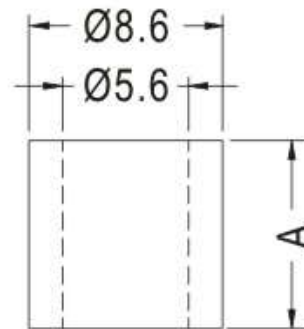

FIX
Fasten

- ◆ MATERIAL: NYLON 66(UL)
- ◆ FLAME CLASS: 94V-2
- ◆ COLOR: NATURAL
- ◆ UNIT: mm

PART NO	A	PACKAGE
FIX-5-5	5	1000
FIX-5-6	6	1000
FIX-5-8	8	1000
FIX-5-11.8	11,8	1000
FIX-5-14	14	1000
FIX-5-17	17	1000
FIX-5-20	20	1000

PART NO	A	PACKAGE
FIX-5-3.5	3,5	1000
FIX-5-40	40	500

X-ON Electronics

Largest Supplier of Electrical and Electronic Components

Click to view similar products for [Control Switches](#) category:

Click to view products by [Fix & Fasten](#) manufacturer: