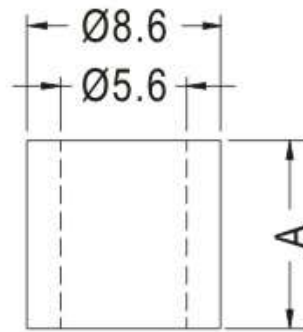

FIX
Fasten

- ◆ MATERIAL: NYLON 66(UL)
- ◆ FLAME CLASS: 94V-2
- ◆ COLOR: NATURAL
- ◆ UNIT: mm

PART NO	A	PACKAGE
FIX-5-5	5	1000
FIX-5-6	6	1000
FIX-5-8	8	1000
FIX-5-11.8	11,8	1000
FIX-5-14	14	1000
FIX-5-17	17	1000
FIX-5-20	20	1000

PART NO	A	PACKAGE
FIX-5-3.5	3,5	1000
FIX-5-40	40	500

X-ON Electronics

Largest Supplier of Electrical and Electronic Components

Click to view similar products for [Control Switches](#) category:

Click to view products by [Fix & Fasten](#) manufacturer: