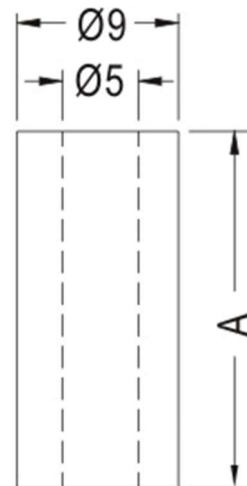

FIX
Fasten

- ◆ MATERIAL: NYLON 66(UL)
- ◆ FLAME CLASS: 94V-2
- ◆ COLOR: NATURAL
- ◆ UNIT: mm

PART NO	A	PACKAGE
FIX-5-5	5	1000
FIX-5-6	6	1000
FIX-5-8	8	1000
FIX-5-11.8	11,8	1000
FIX-5-14	14	1000
FIX-5-17	17	1000
FIX-5-20	20	1000

PART NO	A	PACKAGE
FIX-5-3.5	3,5	1000
FIX-5-40	40	500

X-ON Electronics

Largest Supplier of Electrical and Electronic Components

Click to view similar products for [Control Switches](#) category:

Click to view products by [Fix & Fasten](#) manufacturer: