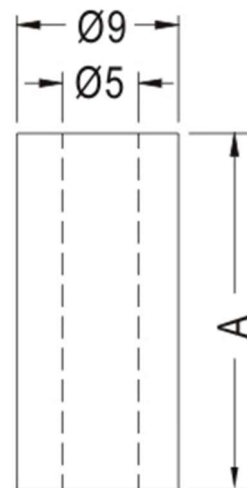

FIX
Fasten

- ◆ MATERIAL: NYLON 66(UL)
- ◆ FLAME CLASS: 94V-2
- ◆ COLOR: NATURAL
- ◆ UNIT: mm

PART NO	A	PACKAGE
FIX-5-5	5	1000
FIX-5-6	6	1000
FIX-5-8	8	1000
FIX-5-11.8	11,8	1000
FIX-5-14	14	1000
FIX-5-17	17	1000
FIX-5-20	20	1000

PART NO	A	PACKAGE
FIX-5-3.5	3,5	1000
FIX-5-40	40	500

X-ON Electronics

Largest Supplier of Electrical and Electronic Components

Click to view similar products for [Control Switches](#) category:

Click to view products by [Fix & Fasten](#) manufacturer: