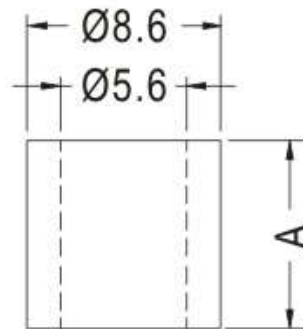

FIX
Fasten

- ◆ MATERIAL: NYLON 66(UL)
- ◆ FLAME CLASS: 94V-2
- ◆ COLOR: NATURAL
- ◆ UNIT: mm

PART NO	A	PACKAGE
FIX-5-5	5	1000
FIX-5-6	6	1000
FIX-5-8	8	1000
FIX-5-11.8	11,8	1000
FIX-5-14	14	1000
FIX-5-17	17	1000
FIX-5-20	20	1000

PART NO	A	PACKAGE
FIX-5-3.5	3,5	1000
FIX-5-40	40	500

X-ON Electronics

Largest Supplier of Electrical and Electronic Components

Click to view similar products for [Control Switches](#) category:

Click to view products by [Fix & Fasten](#) manufacturer: