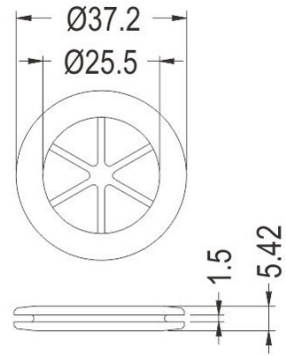

FIX-DGB

- ◆ MATERIAL: RUBBER
- ◆ COLOR: BLACK
- ◆ UNIT: mm

MOUNTING HOLE $\varnothing 19$

FIX-DGB-19

MOUNTING HOLE $\varnothing 25.4$

FIX-DGB-25

MOUNTING HOLE $\varnothing 19$

FIX-DGB-19A

MOUNTING HOLE $\varnothing 28.5$

FIX-DGB-26

FIX
Fasten

X-ON Electronics

Largest Supplier of Electrical and Electronic Components

Click to view similar products for [Control Switches](#) category:

Click to view products by [Fix & Fasten](#) manufacturer: