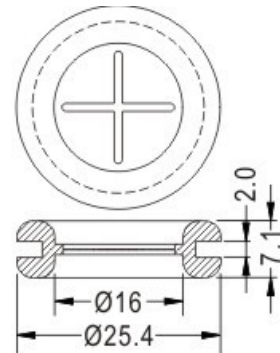

FIX-DGB

- ◆ MATERIAL: RUBBER
- ◆ COLOR: BLACK
- ◆ UNIT: mm

MOUNTING HOLE $\varnothing 19$

FIX-DGB-19

MOUNTING HOLE $\varnothing 25.4$

FIX-DGB-25

MOUNTING HOLE $\varnothing 19$

FIX-DGB-19A

MOUNTING HOLE $\varnothing 28.5$

FIX-DGB-26

FIX
Fasten

X-ON Electronics

Largest Supplier of Electrical and Electronic Components

Click to view similar products for [Control Switches](#) category:

Click to view products by [Fix & Fasten](#) manufacturer: