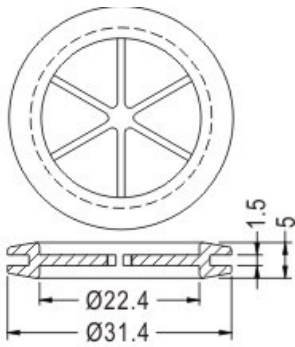

FIX-DGB

- ◆ MATERIAL: RUBBER
- ◆ COLOR: BLACK
- ◆ UNIT: mm

MOUNTING HOLE $\varnothing 19$

FIX-DGB-19

MOUNTING HOLE $\varnothing 25.4$

FIX-DGB-25

MOUNTING HOLE $\varnothing 19$

FIX-DGB-19A

MOUNTING HOLE $\varnothing 28.5$

FIX-DGB-26

FIX
Fasten

X-ON Electronics

Largest Supplier of Electrical and Electronic Components

Click to view similar products for [Control Switches](#) category:

Click to view products by [Fix & Fasten](#) manufacturer: