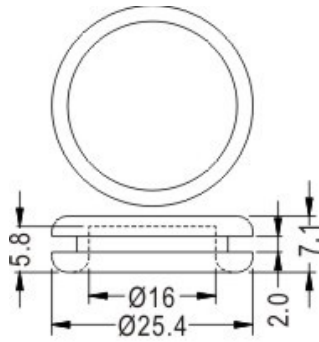

FIX-DGB

- ◆ MATERIAL: RUBBER
- ◆ COLOR: BLACK
- ◆ UNIT: mm

MOUNTING HOLE $\varnothing 19$

FIX-DGB-19

MOUNTING HOLE $\varnothing 25.4$

FIX-DGB-25

MOUNTING HOLE $\varnothing 19$

FIX-DGB-19A

MOUNTING HOLE $\varnothing 28.5$

FIX-DGB-26

FIX
Fasten

X-ON Electronics

Largest Supplier of Electrical and Electronic Components

Click to view similar products for [Control Switches](#) category:

Click to view products by [Fix & Fasten](#) manufacturer: