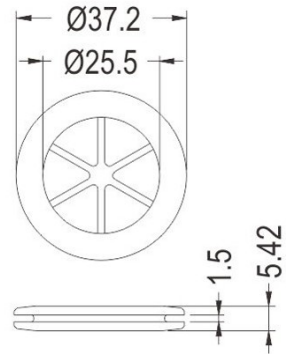

FIX-DGB

- ◆ MATERIAL: RUBBER
- ◆ COLOR: BLACK
- ◆ UNIT: mm

MOUNTING HOLE $\varnothing 19$

FIX-DGB-19

MOUNTING HOLE $\varnothing 25.4$

FIX-DGB-25

MOUNTING HOLE $\varnothing 19$

FIX-DGB-19A

MOUNTING HOLE $\varnothing 28.5$

FIX-DGB-26

FIX
Fasten

X-ON Electronics

Largest Supplier of Electrical and Electronic Components

Click to view similar products for [Control Switches](#) category:

Click to view products by [Fix & Fasten](#) manufacturer: