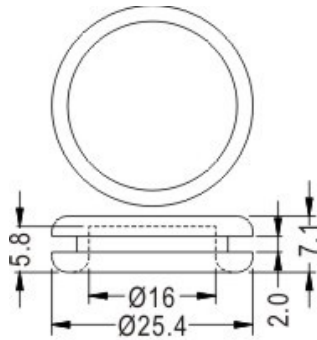

FIX-DGB

- ◆ MATERIAL: RUBBER
- ◆ COLOR: BLACK
- ◆ UNIT: mm

MOUNTING HOLE $\varnothing 19$

FIX-DGB-19

MOUNTING HOLE $\varnothing 25.4$

FIX-DGB-25

MOUNTING HOLE $\varnothing 19$

FIX-DGB-19A

MOUNTING HOLE $\varnothing 28.5$

FIX-DGB-26

FIX
Fasten

X-ON Electronics

Largest Supplier of Electrical and Electronic Components

Click to view similar products for [Control Switches](#) category:

Click to view products by [Fix & Fasten](#) manufacturer: