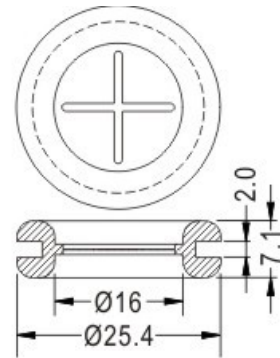

FIX-DGB

- ◆ MATERIAL: RUBBER
- ◆ COLOR: BLACK
- ◆ UNIT: mm

MOUNTING HOLE $\varnothing 19$

FIX-DGB-19

MOUNTING HOLE $\varnothing 25.4$

FIX-DGB-25

MOUNTING HOLE $\varnothing 19$

FIX-DGB-19A

MOUNTING HOLE $\varnothing 28.5$

FIX-DGB-26

FIX
Fasten

X-ON Electronics

Largest Supplier of Electrical and Electronic Components

Click to view similar products for [Control Switches](#) category:

Click to view products by [Fix & Fasten](#) manufacturer: