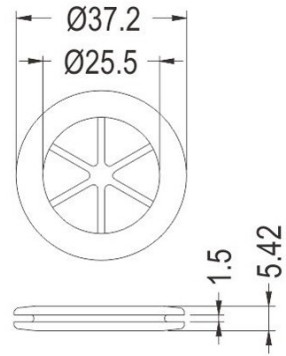

FIX-DGB

- ◆ MATERIAL: RUBBER
- ◆ COLOR: BLACK
- ◆ UNIT: mm

MOUNTING HOLE $\varnothing 19$

FIX-DGB-19

MOUNTING HOLE $\varnothing 25.4$

FIX-DGB-25

MOUNTING HOLE $\varnothing 19$

FIX-DGB-19A

MOUNTING HOLE $\varnothing 28.5$

FIX-DGB-26

FIX
Fasten

X-ON Electronics

Largest Supplier of Electrical and Electronic Components

Click to view similar products for [Grommets & Bushings](#) category:

Click to view products by [Fix & Fasten](#) manufacturer: