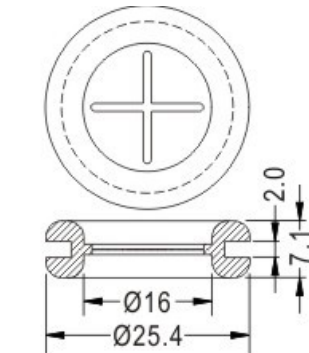

FIX-DGB

- ◆ MATERIAL: RUBBER
- ◆ COLOR: BLACK
- ◆ UNIT: mm

MOUNTING HOLE $\varnothing 19$

FIX-DGB-19

MOUNTING HOLE $\varnothing 25.4$

FIX-DGB-25

MOUNTING HOLE $\varnothing 19$

FIX-DGB-19A

MOUNTING HOLE $\varnothing 28.5$

FIX-DGB-26

FIX
Fasten

X-ON Electronics

Largest Supplier of Electrical and Electronic Components

Click to view similar products for [Grommets & Bushings](#) category:

Click to view products by [Fix & Fasten](#) manufacturer: