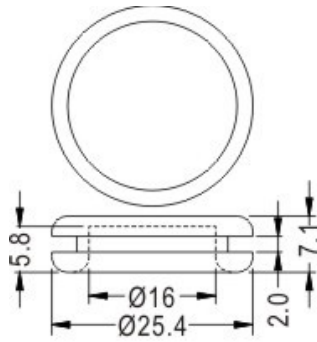

FIX-DGB

- ◆ MATERIAL: RUBBER
- ◆ COLOR: BLACK
- ◆ UNIT: mm

MOUNTING HOLE $\varnothing 19$

FIX-DGB-19

MOUNTING HOLE $\varnothing 25.4$

FIX-DGB-25

MOUNTING HOLE $\varnothing 19$

FIX-DGB-19A

MOUNTING HOLE $\varnothing 28.5$

FIX-DGB-26

FIX
Fasten

X-ON Electronics

Largest Supplier of Electrical and Electronic Components

Click to view similar products for [Grommets & Bushings](#) category:

Click to view products by [Fix & Fasten](#) manufacturer: