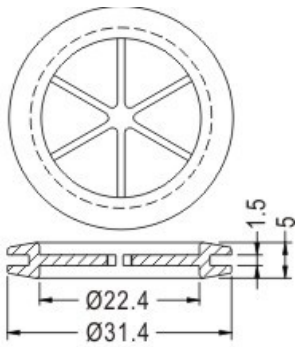

FIX-DGB

- ◆ MATERIAL: RUBBER
- ◆ COLOR: BLACK
- ◆ UNIT: mm

MOUNTING HOLE $\varnothing 19$

FIX-DGB-19

MOUNTING HOLE $\varnothing 25.4$

FIX-DGB-25

MOUNTING HOLE $\varnothing 19$

FIX-DGB-19A

MOUNTING HOLE $\varnothing 28.5$

FIX-DGB-26

FIX
Fasten

X-ON Electronics

Largest Supplier of Electrical and Electronic Components

Click to view similar products for [Grommets & Bushings](#) category:

Click to view products by [Fix & Fasten](#) manufacturer: