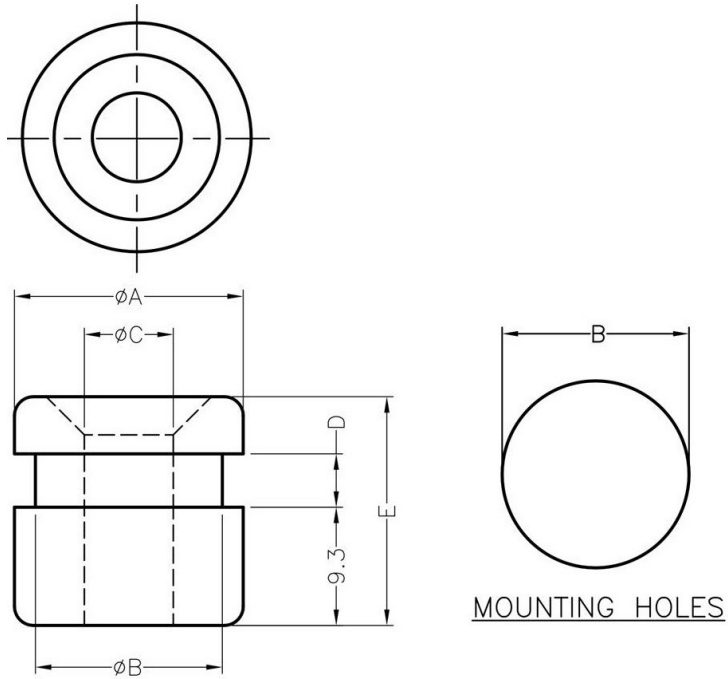

FIX-GR-16

MATERIAL:RUBBER
COLOR:BLACK
UNIT:mm

PART NO	A	B	C	D	E
FIX-GR-16	18	14,7	7	4,2	18

X-ON Electronics

Largest Supplier of Electrical and Electronic Components

Click to view similar products for [Control Switches](#) category: