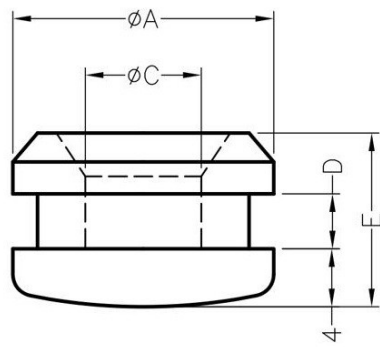

FIX-GR-17

MATERIAL:RUBBER
COLOR:BLACK
UNIT:mm

MOUNTING HOLES

PART NO	A	B	C	D	E
FIX-GR-17	18	14,6	8	3,8	12

X-ON Electronics

Largest Supplier of Electrical and Electronic Components

Click to view similar products for [Control Switches](#) category: