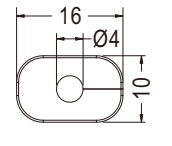

Part No.	A	B	C	D	E	Package
GM-69	12.0	9.0	6.0	1.5	7.0	1000
GM-137	14.5	10.2	6.2	1.4	6.0	
GM-138	15.9	11.1	7.9	1.6	7.1	
GM-139	14.0	8.0	5.5	1.0	5.2	
GM-147	14.0	11.0	6.1	1.5	7.0	
GM-159	4.8	3.8	2.2	0.8	2.4	

裝配孔尺寸，僅供參考  
Mounting holes are for reference only.

Part No.	Package
GM-158	1000

MOUNTING HOLE  $\varnothing 15.0\text{--}\varnothing 15.5$

Part No.	Package
TF-346	1000

- Material: Silicon Rubber
- Color: Black
- Unit: mm

MOUNTING HOLE THICKNESS 1.0

MOUNTING HOLE THICKNESS 2.0

Part No.	Package
GM-140	1000

Part No.	Package
TF-1333	1000