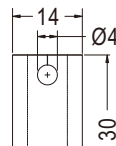

Part No.	A	B	C	D	E	Package
GM-69	12.0	9.0	6.0	1.5	7.0	1000
GM-137	14.5	10.2	6.2	1.4	6.0	
GM-138	15.9	11.1	7.9	1.6	7.1	
GM-139	14.0	8.0	5.5	1.0	5.2	
GM-147	14.0	11.0	6.1	1.5	7.0	
GM-159	4.8	3.8	2.2	0.8	2.4	

裝配孔尺寸，僅供參考  
Mounting holes are for reference only.

Part No.	Package
GM-158	1000

MOUNTING HOLE  $\varnothing 15.0\text{--}\varnothing 15.5$

Part No.	Package
TF-346	1000

- Material: Silicon Rubber
- Color: Black
- Unit: mm

MOUNTING HOLE THICKNESS 1.0

MOUNTING HOLE THICKNESS 2.0

Part No.	Package
GM-140	1000

Part No.	Package
TF-1333	1000