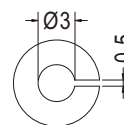

Part No.	Package
TF-1654	1000