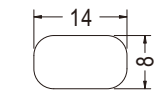

Part No.	A	B	C	D	E	Package
GM-69	12.0	9.0	6.0	1.5	7.0	1000
GM-137	14.5	10.2	6.2	1.4	6.0	
GM-138	15.9	11.1	7.9	1.6	7.1	
GM-139	14.0	8.0	5.5	1.0	5.2	
GM-147	14.0	11.0	6.1	1.5	7.0	
GM-159	4.8	3.8	2.2	0.8	2.4	

裝配孔尺寸，僅供參考  
Mounting holes are for reference only.

Part No.	Package
GM-158	1000

MOUNTING HOLE  $\varnothing 15.0\text{--}\varnothing 15.5$

Part No.	Package
TF-346	1000

- Material: Silicon Rubber
- Color: Black
- Unit: mm

MOUNTING HOLE THICKNESS 1.0

MOUNTING HOLE THICKNESS 2.0

Part No.	Package
GM-140	1000

Part No.	Package
TF-1333	1000