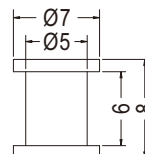

Part No.	Package
TF-1654	1000