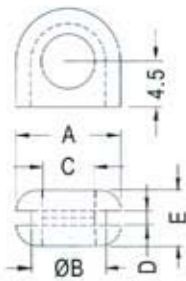

# GROMMET

- ◆ MATERIAL: NBR/RUBBER/  
SILICON RUBBER
- ◆ COLOR: BLACK
- ◆ UNIT: mm

**FIX**  
*Fasten*

FIX-GR-38

FIX-GR-39

FIX-GR-40

FIX-GR-45

| PART NO   | A    | B    | C    | D    | E    | PACKAGE |
|-----------|------|------|------|------|------|---------|
| FIX-GR-1  | 8.0  | 4.8  | 3.2  | 1.6  | 6.4  | 2000    |
| FIX-GR-1A | 9.5  | 6.4  | 4.0  | 1.6  | 6.4  |         |
| FIX-GR-2  | 10.8 | 8.0  | 4.5  | 1.6  | 4.5  | 1000    |
| FIX-GR-3  | 14.4 | 9.5  | 6.3  | 1.6  | 7.0  |         |
| FIX-GR-3A | 14.2 | 11.0 | 8.0  | 1.6  | 4.8  |         |
| FIX-GR-4  | 17.5 | 12.7 | 9.5  | 1.6  | 6.8  |         |
| FIX-GR-5  | 22.0 | 17.5 | 14.2 | 1.6  | 4.8  |         |
| FIX-GR-6  | 22.0 | 19.0 | 16.0 | 1.6  | 5.5  | 500     |
| FIX-GR-6A | 25.0 | 19.5 | 18.0 | 1.6  | 6.0  |         |
| FIX-GR-7  | 31.4 | 25.2 | 18.5 | 1.6  | 8.0  | 250     |
| FIX-GR-8  | 19.5 | 14.0 | 6.0  | 1.0  | 7.0  | 1000    |
| FIX-GR-9  | 15.9 | 12.7 | 9.5  | 1.5  | 6.4  |         |
| FIX-GR-11 | 7.9  | 4.8  | 3.2  | 1.6  | 4.8  | 2000    |
| FIX-GR-15 | 10.8 | 8.0  | 5.0  | 1.6  | 4.5  |         |
| FIX-GR-18 | 13.0 | 8.4  | 5.5  | 3.3  | 6.3  | 1000    |
| FIX-GR-30 | 13.3 | 9.0  | 5.8  | 2.0  | 6.2  |         |
| FIX-GR-38 | 10.4 | 8.1  | 3.6  | 1.15 | 7.15 |         |
| FIX-GR-39 | 10.5 | 7.5  | 5.2  | 1.4  | 5.5  |         |
| FIX-GR-40 | 24.0 | 17.5 | 14.0 | 3.0  | 7.0  |         |
| FIX-GR-42 | 27.0 | 20.8 | 12.7 | 1.6  | 7.8  | 250     |
| FIX-GR-43 | 11.0 | 7.9  | 4.7  | 1.6  | 6.0  | 1000    |
| FIX-GR-45 | 16.0 | 9.5  | 6.2  | 2.0  | 7.0  |         |
| FIX-GR-50 | 17.5 | 12.0 | 10.0 | 2.0  | 6.8  |         |