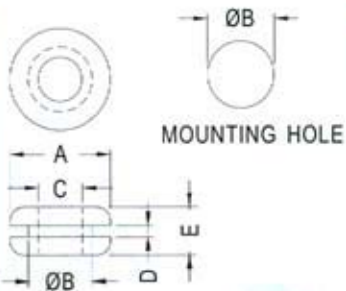

# GROMMET

- ◆ MATERIAL: NBR/RUBBER/  
SILICON RUBBER
- ◆ COLOR: BLACK
- ◆ UNIT: mm

**FIX**  
*Fasten*

FIX-GR-38

FIX-GR-39

FIX-GR-40

FIX-GR-45

| PART NO   | A    | B    | C    | D    | E    | PACKAGE |
|-----------|------|------|------|------|------|---------|
| FIX-GR-1  | 8.0  | 4.8  | 3.2  | 1.6  | 6.4  | 2000    |
| FIX-GR-1A | 9.5  | 6.4  | 4.0  | 1.6  | 6.4  |         |
| FIX-GR-2  | 10.8 | 8.0  | 4.5  | 1.6  | 4.5  | 1000    |
| FIX-GR-3  | 14.4 | 9.5  | 6.3  | 1.6  | 7.0  |         |
| FIX-GR-3A | 14.2 | 11.0 | 8.0  | 1.6  | 4.8  |         |
| FIX-GR-4  | 17.5 | 12.7 | 9.5  | 1.6  | 6.8  |         |
| FIX-GR-5  | 22.0 | 17.5 | 14.2 | 1.6  | 4.8  |         |
| FIX-GR-6  | 22.0 | 19.0 | 16.0 | 1.6  | 5.5  | 500     |
| FIX-GR-6A | 25.0 | 19.5 | 18.0 | 1.6  | 6.0  |         |
| FIX-GR-7  | 31.4 | 25.2 | 18.5 | 1.6  | 8.0  | 250     |
| FIX-GR-8  | 19.5 | 14.0 | 6.0  | 1.0  | 7.0  | 1000    |
| FIX-GR-9  | 15.9 | 12.7 | 9.5  | 1.5  | 6.4  |         |
| FIX-GR-11 | 7.9  | 4.8  | 3.2  | 1.6  | 4.8  | 2000    |
| FIX-GR-15 | 10.8 | 8.0  | 5.0  | 1.6  | 4.5  |         |
| FIX-GR-18 | 13.0 | 8.4  | 5.5  | 3.3  | 6.3  | 1000    |
| FIX-GR-30 | 13.3 | 9.0  | 5.8  | 2.0  | 6.2  |         |
| FIX-GR-38 | 10.4 | 8.1  | 3.6  | 1.15 | 7.15 |         |
| FIX-GR-39 | 10.5 | 7.5  | 5.2  | 1.4  | 5.5  |         |
| FIX-GR-40 | 24.0 | 17.5 | 14.0 | 3.0  | 7.0  |         |
| FIX-GR-42 | 27.0 | 20.8 | 12.7 | 1.6  | 7.8  | 250     |
| FIX-GR-43 | 11.0 | 7.9  | 4.7  | 1.6  | 6.0  | 1000    |
| FIX-GR-45 | 16.0 | 9.5  | 6.2  | 2.0  | 7.0  |         |
| FIX-GR-50 | 17.5 | 12.0 | 10.0 | 2.0  | 6.8  |         |