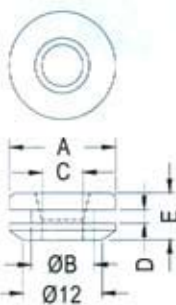

# GROMMET

- ◆ MATERIAL: NBR/RUBBER/  
SILICON RUBBER
- ◆ COLOR: BLACK
- ◆ UNIT: mm

**FIX**  
*Fasten*

FIX-GR-38

FIX-GR-39

FIX-GR-40

FIX-GR-45

| PART NO   | A    | B    | C    | D    | E    | PACKAGE |
|-----------|------|------|------|------|------|---------|
| FIX-GR-1  | 8.0  | 4.8  | 3.2  | 1.6  | 6.4  | 2000    |
| FIX-GR-1A | 9.5  | 6.4  | 4.0  | 1.6  | 6.4  |         |
| FIX-GR-2  | 10.8 | 8.0  | 4.5  | 1.6  | 4.5  | 1000    |
| FIX-GR-3  | 14.4 | 9.5  | 6.3  | 1.6  | 7.0  |         |
| FIX-GR-3A | 14.2 | 11.0 | 8.0  | 1.6  | 4.8  |         |
| FIX-GR-4  | 17.5 | 12.7 | 9.5  | 1.6  | 6.8  |         |
| FIX-GR-5  | 22.0 | 17.5 | 14.2 | 1.6  | 4.8  |         |
| FIX-GR-6  | 22.0 | 19.0 | 16.0 | 1.6  | 5.5  | 500     |
| FIX-GR-6A | 25.0 | 19.5 | 18.0 | 1.6  | 6.0  |         |
| FIX-GR-7  | 31.4 | 25.2 | 18.5 | 1.6  | 8.0  | 250     |
| FIX-GR-8  | 19.5 | 14.0 | 6.0  | 1.0  | 7.0  | 1000    |
| FIX-GR-9  | 15.9 | 12.7 | 9.5  | 1.5  | 6.4  |         |
| FIX-GR-11 | 7.9  | 4.8  | 3.2  | 1.6  | 4.8  | 2000    |
| FIX-GR-15 | 10.8 | 8.0  | 5.0  | 1.6  | 4.5  |         |
| FIX-GR-18 | 13.0 | 8.4  | 5.5  | 3.3  | 6.3  | 1000    |
| FIX-GR-30 | 13.3 | 9.0  | 5.8  | 2.0  | 6.2  |         |
| FIX-GR-38 | 10.4 | 8.1  | 3.6  | 1.15 | 7.15 |         |
| FIX-GR-39 | 10.5 | 7.5  | 5.2  | 1.4  | 5.5  |         |
| FIX-GR-40 | 24.0 | 17.5 | 14.0 | 3.0  | 7.0  |         |
| FIX-GR-42 | 27.0 | 20.8 | 12.7 | 1.6  | 7.8  | 250     |
| FIX-GR-43 | 11.0 | 7.9  | 4.7  | 1.6  | 6.0  | 1000    |
| FIX-GR-45 | 16.0 | 9.5  | 6.2  | 2.0  | 7.0  |         |
| FIX-GR-50 | 17.5 | 12.0 | 10.0 | 2.0  | 6.8  |         |