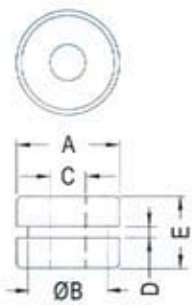

# GROMMET

- ◆ MATERIAL: NBR/RUBBER/  
SILICON RUBBER
- ◆ COLOR: BLACK
- ◆ UNIT: mm

**FIX**  
*Fasten*

FIX-GR-38

FIX-GR-39

FIX-GR-40

FIX-GR-45

| PART NO   | A    | B    | C    | D    | E    | PACKAGE |
|-----------|------|------|------|------|------|---------|
| FIX-GR-1  | 8.0  | 4.8  | 3.2  | 1.6  | 6.4  | 2000    |
| FIX-GR-1A | 9.5  | 6.4  | 4.0  | 1.6  | 6.4  |         |
| FIX-GR-2  | 10.8 | 8.0  | 4.5  | 1.6  | 4.5  | 1000    |
| FIX-GR-3  | 14.4 | 9.5  | 6.3  | 1.6  | 7.0  |         |
| FIX-GR-3A | 14.2 | 11.0 | 8.0  | 1.6  | 4.8  |         |
| FIX-GR-4  | 17.5 | 12.7 | 9.5  | 1.6  | 6.8  |         |
| FIX-GR-5  | 22.0 | 17.5 | 14.2 | 1.6  | 4.8  |         |
| FIX-GR-6  | 22.0 | 19.0 | 16.0 | 1.6  | 5.5  | 500     |
| FIX-GR-6A | 25.0 | 19.5 | 18.0 | 1.6  | 6.0  |         |
| FIX-GR-7  | 31.4 | 25.2 | 18.5 | 1.6  | 8.0  | 250     |
| FIX-GR-8  | 19.5 | 14.0 | 6.0  | 1.0  | 7.0  | 1000    |
| FIX-GR-9  | 15.9 | 12.7 | 9.5  | 1.5  | 6.4  |         |
| FIX-GR-11 | 7.9  | 4.8  | 3.2  | 1.6  | 4.8  | 2000    |
| FIX-GR-15 | 10.8 | 8.0  | 5.0  | 1.6  | 4.5  |         |
| FIX-GR-18 | 13.0 | 8.4  | 5.5  | 3.3  | 6.3  | 1000    |
| FIX-GR-30 | 13.3 | 9.0  | 5.8  | 2.0  | 6.2  |         |
| FIX-GR-38 | 10.4 | 8.1  | 3.6  | 1.15 | 7.15 |         |
| FIX-GR-39 | 10.5 | 7.5  | 5.2  | 1.4  | 5.5  |         |
| FIX-GR-40 | 24.0 | 17.5 | 14.0 | 3.0  | 7.0  |         |
| FIX-GR-42 | 27.0 | 20.8 | 12.7 | 1.6  | 7.8  | 250     |
| FIX-GR-43 | 11.0 | 7.9  | 4.7  | 1.6  | 6.0  | 1000    |
| FIX-GR-45 | 16.0 | 9.5  | 6.2  | 2.0  | 7.0  |         |
| FIX-GR-50 | 17.5 | 12.0 | 10.0 | 2.0  | 6.8  |         |