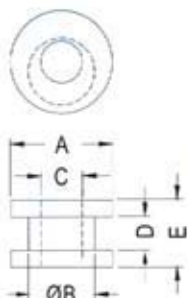

# GROMMET

- ◆ MATERIAL: NBR/RUBBER/  
SILICON RUBBER
- ◆ COLOR: BLACK
- ◆ UNIT: mm

**FIX**  
*Fasten*

FIX-GR-38

FIX-GR-39

FIX-GR-40

FIX-GR-45

| PART NO   | A    | B    | C    | D    | E    | PACKAGE |
|-----------|------|------|------|------|------|---------|
| FIX-GR-1  | 8.0  | 4.8  | 3.2  | 1.6  | 6.4  | 2000    |
| FIX-GR-1A | 9.5  | 6.4  | 4.0  | 1.6  | 6.4  |         |
| FIX-GR-2  | 10.8 | 8.0  | 4.5  | 1.6  | 4.5  | 1000    |
| FIX-GR-3  | 14.4 | 9.5  | 6.3  | 1.6  | 7.0  |         |
| FIX-GR-3A | 14.2 | 11.0 | 8.0  | 1.6  | 4.8  |         |
| FIX-GR-4  | 17.5 | 12.7 | 9.5  | 1.6  | 6.8  |         |
| FIX-GR-5  | 22.0 | 17.5 | 14.2 | 1.6  | 4.8  |         |
| FIX-GR-6  | 22.0 | 19.0 | 16.0 | 1.6  | 5.5  | 500     |
| FIX-GR-6A | 25.0 | 19.5 | 18.0 | 1.6  | 6.0  |         |
| FIX-GR-7  | 31.4 | 25.2 | 18.5 | 1.6  | 8.0  | 250     |
| FIX-GR-8  | 19.5 | 14.0 | 6.0  | 1.0  | 7.0  | 1000    |
| FIX-GR-9  | 15.9 | 12.7 | 9.5  | 1.5  | 6.4  |         |
| FIX-GR-11 | 7.9  | 4.8  | 3.2  | 1.6  | 4.8  | 2000    |
| FIX-GR-15 | 10.8 | 8.0  | 5.0  | 1.6  | 4.5  |         |
| FIX-GR-18 | 13.0 | 8.4  | 5.5  | 3.3  | 6.3  | 1000    |
| FIX-GR-30 | 13.3 | 9.0  | 5.8  | 2.0  | 6.2  |         |
| FIX-GR-38 | 10.4 | 8.1  | 3.6  | 1.15 | 7.15 |         |
| FIX-GR-39 | 10.5 | 7.5  | 5.2  | 1.4  | 5.5  |         |
| FIX-GR-40 | 24.0 | 17.5 | 14.0 | 3.0  | 7.0  |         |
| FIX-GR-42 | 27.0 | 20.8 | 12.7 | 1.6  | 7.8  | 250     |
| FIX-GR-43 | 11.0 | 7.9  | 4.7  | 1.6  | 6.0  | 1000    |
| FIX-GR-45 | 16.0 | 9.5  | 6.2  | 2.0  | 7.0  |         |
| FIX-GR-50 | 17.5 | 12.0 | 10.0 | 2.0  | 6.8  |         |