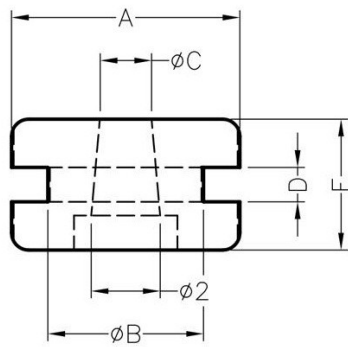

FIX-GR-70

MATERIAL: RUBBER
COLOR: BLACK
UNIT: mm

MOUNTING HOLES

PART NO	A	B	C	D	E
FIX-GR-70	6,63	4,52	1,5	1	3,8

X-ON Electronics

Largest Supplier of Electrical and Electronic Components

Click to view similar products for [Control Switches](#) category: