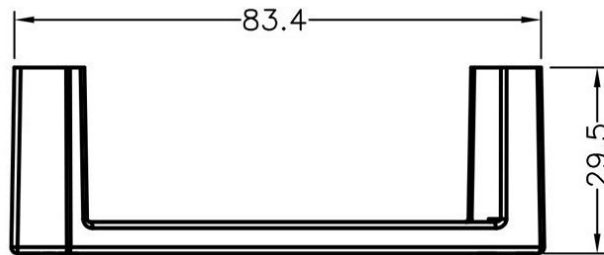

FIX-HAND-27

MATERIAL: PC+ABS
FLAME CLASS: 94V-2
COLOUR: BLACK
UNIT: mm

X-ON Electronics

Largest Supplier of Electrical and Electronic Components

Click to view similar products for [Control Switches](#) category: