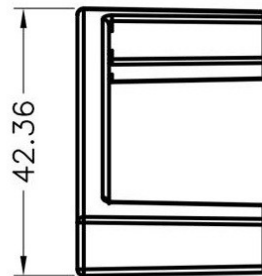

FIX-HAND-27

MATERIAL: PC+ABS
FLAME CLASS: 94V-2
COLOUR: BLACK
UNIT: mm

X-ON Electronics

Largest Supplier of Electrical and Electronic Components

Click to view similar products for [Control Switches](#) category: