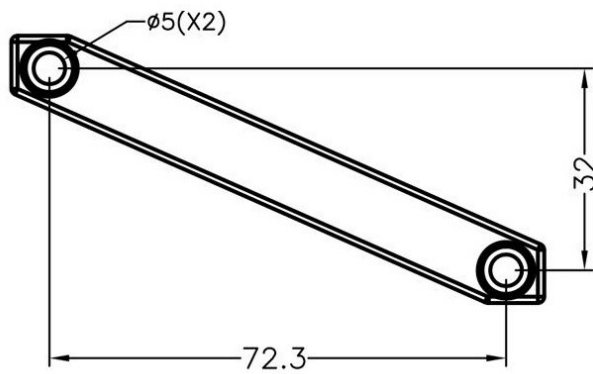

FIX-HAND-27

MATERIAL: PC+ABS
FLAME CLASS: 94V-2
COLOUR: BLACK
UNIT: mm

X-ON Electronics

Largest Supplier of Electrical and Electronic Components

Click to view similar products for [Control Switches](#) category: