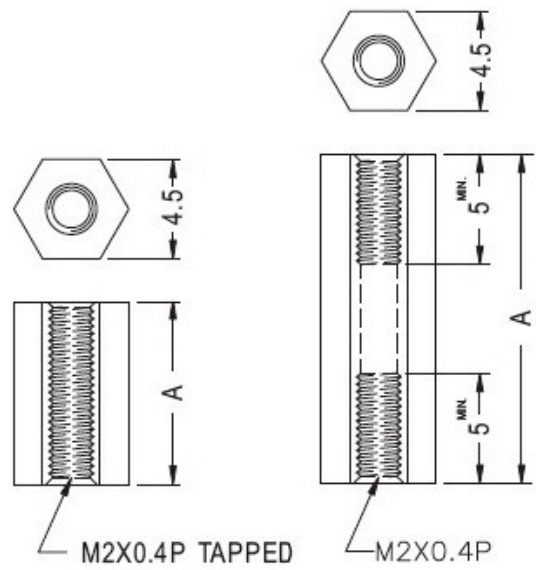

- ◆ MATERIAL: NYLON 66(UL)
- ◆ FLAME CLASS: 94V-2/94V-0
- ◆ COLOR: NATURAL
- ◆ UNIT: mm

PART NO	A	PACKAGE
FIX-HP2-4	4	1000
FIX-HP2-5	5	1000
FIX-HP2-6	6	1000
FIX-HP2-7	7	1000
FIX-HP2-8	8	1000
FIX-HP2-9	9	1000
FIX-HP2-10	10	1000
FIX-HP2-11	11	1000
FIX-HP2-12	12	1000
FIX-HP2-13	13	1000
FIX-HP2-14	14	1000
FIX-HP2-15	15	1000
FIX-HP2-16	16	1000
FIX-HP2-17	17	1000
FIX-HP2-18	18	1000
FIX-HP2-19	19	1000
FIX-HP2-20	20	1000
FIX-HP2-21	21	1000
FIX-HP2-22	22	1000
FIX-HP2-23	23	1000
FIX-HP2-24	24	1000
FIX-HP2-25	25	1000

FIX-HP2-26	26	1000
FIX-HP2-27	27	1000
FIX-HP2-28	28	1000

X-ON Electronics

Largest Supplier of Electrical and Electronic Components

Click to view similar products for [Control Switches](#) category:

Click to view products by [Fix & Fasten](#) manufacturer: