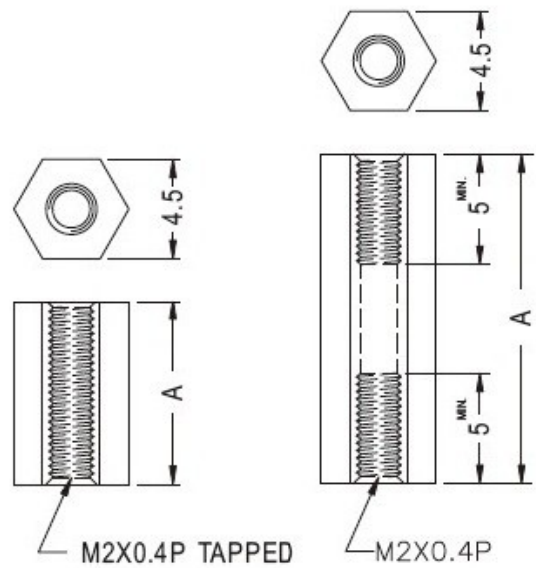

FIX & Fasten

- ◆ MATERIAL: NYLON 66(UL)
- ◆ FLAME CLASS: 94V-2/94V-0
- ◆ COLOR: NATURAL
- ◆ UNIT: mm

PART NO	A	PACKAGE
FIX-HP2-4	4	1000
FIX-HP2-5	5	1000
FIX-HP2-6	6	1000
FIX-HP2-7	7	1000
FIX-HP2-8	8	1000
FIX-HP2-9	9	1000
FIX-HP2-10	10	1000
FIX-HP2-11	11	1000
FIX-HP2-12	12	1000
FIX-HP2-13	13	1000
FIX-HP2-14	14	1000
FIX-HP2-15	15	1000
FIX-HP2-16	16	1000
FIX-HP2-17	17	1000
FIX-HP2-18	18	1000
FIX-HP2-19	19	1000
FIX-HP2-20	20	1000
FIX-HP2-21	21	1000
FIX-HP2-22	22	1000
FIX-HP2-23	23	1000
FIX-HP2-24	24	1000
FIX-HP2-25	25	1000

FIX-HP2-26	26	1000
FIX-HP2-27	27	1000
FIX-HP2-28	28	1000

X-ON Electronics

Largest Supplier of Electrical and Electronic Components

Click to view similar products for [Control Switches](#) category:

Click to view products by [Fix & Fasten](#) manufacturer: