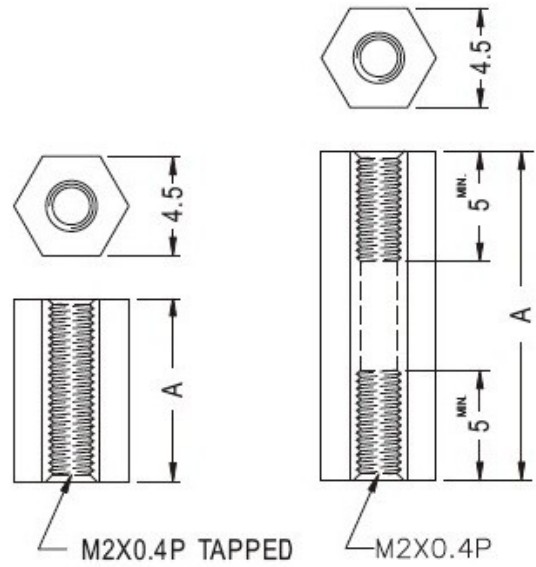

- ◆ MATERIAL: NYLON 66(UL)
- ◆ FLAME CLASS: 94V-2/94V-0
- ◆ COLOR: NATURAL
- ◆ UNIT: mm

PART NO	A	PACKAGE
FIX-HP2-4	4	1000
FIX-HP2-5	5	1000
FIX-HP2-6	6	1000
FIX-HP2-7	7	1000
FIX-HP2-8	8	1000
FIX-HP2-9	9	1000
FIX-HP2-10	10	1000
FIX-HP2-11	11	1000
FIX-HP2-12	12	1000
FIX-HP2-13	13	1000
FIX-HP2-14	14	1000
FIX-HP2-15	15	1000
FIX-HP2-16	16	1000
FIX-HP2-17	17	1000
FIX-HP2-18	18	1000
FIX-HP2-19	19	1000
FIX-HP2-20	20	1000
FIX-HP2-21	21	1000
FIX-HP2-22	22	1000
FIX-HP2-23	23	1000
FIX-HP2-24	24	1000
FIX-HP2-25	25	1000

FIX-HP2-26	26	1000
FIX-HP2-27	27	1000
FIX-HP2-28	28	1000

X-ON Electronics

Largest Supplier of Electrical and Electronic Components

Click to view similar products for [Control Switches](#) category:

Click to view products by [Fix & Fasten](#) manufacturer: