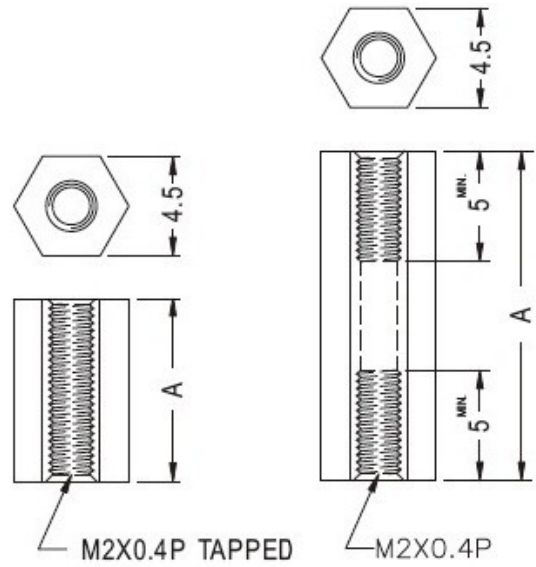

FIX & Fasten

- ◆ MATERIAL: NYLON 66(UL)
- ◆ FLAME CLASS: 94V-2/94V-0
- ◆ COLOR: NATURAL
- ◆ UNIT: mm

PART NO	A	PACKAGE
FIX-HP2-4	4	1000
FIX-HP2-5	5	1000
FIX-HP2-6	6	1000
FIX-HP2-7	7	1000
FIX-HP2-8	8	1000
FIX-HP2-9	9	1000
FIX-HP2-10	10	1000
FIX-HP2-11	11	1000
FIX-HP2-12	12	1000
FIX-HP2-13	13	1000
FIX-HP2-14	14	1000
FIX-HP2-15	15	1000
FIX-HP2-16	16	1000
FIX-HP2-17	17	1000
FIX-HP2-18	18	1000
FIX-HP2-19	19	1000
FIX-HP2-20	20	1000
FIX-HP2-21	21	1000
FIX-HP2-22	22	1000
FIX-HP2-23	23	1000
FIX-HP2-24	24	1000
FIX-HP2-25	25	1000

FIX-HP2-26	26	1000
FIX-HP2-27	27	1000
FIX-HP2-28	28	1000

X-ON Electronics

Largest Supplier of Electrical and Electronic Components

Click to view similar products for [Control Switches](#) category:

Click to view products by [Fix & Fasten](#) manufacturer: