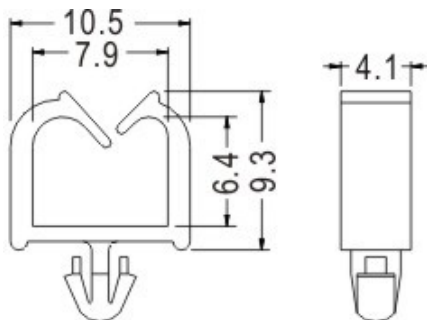

FIX-MWS

- ◆ MATERIAL: NYLON 66 (UL)
- ◆ FLAME CLASS: 94V-2
- ◆ COLOR: NATURAL
- ◆ UNIT: mm

FIX-MWS-1

CHASSIS Ø3.0
THICKNESS 1.2~1.6

FIX-MWS-8

P.C.B Ø2.0
THICKNESS 1.6~1.8

FIX-MWS-10

CHASSIS Ø3
THICKNESS 1.6

FIX-MWS-11

CHASSIS Ø3.5

PART NO	A[mm]	B[mm]	CHASSIS THICKNESS [mm]	PACKAGE
FIX-MWS-11	3,2	5,2	1,6	1000

FIX-MWS-12

CHASSIS Ø3.0
THICKNESS 0.8~1.6

FIX-MWS-13

CHASSIS Ø3.5

FIX-MWS-13L

CHASSIS Ø3.5
THICKNESS 1.5

FIX-MWS-14

CHASSIS Ø3.5

FIX-MWS-15

CHASSIS Ø3.0
THICKNESS 1.6

FIX-MWS-16

P.C.B Ø1.75
THICKNESS 1.6

FIX-MWS-17