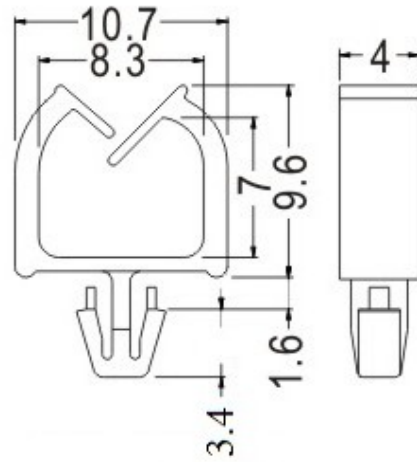

FIX-MWS

- ◆ MATERIAL: NYLON 66 (UL)
- ◆ FLAME CLASS: 94V-2
- ◆ COLOR: NATURAL
- ◆ UNIT: mm

FIX-MWS-1

CHASSIS Ø3.0
THICKNESS 1.2~1.6

FIX-MWS-8

P.C.B Ø2.0
THICKNESS 1.6~1.8

FIX-MWS-10

CHASSIS Ø3
THICKNESS 1.6

FIX-MWS-11

CHASSIS Ø3.5

PART NO	A[mm]	B[mm]	CHASSIS THICKNESS [mm]	PACKAGE
FIX-MWS-11	3,2	5,2	1,6	1000

FIX-MWS-12

CHASSIS Ø3.0
THICKNESS 0.8~1.6

FIX-MWS-13

CHASSIS Ø3.5

FIX-MWS-13L

CHASSIS Ø3.5
THICKNESS 1.5

FIX-MWS-14

CHASSIS Ø3.5

FIX-MWS-15

CHASSIS Ø3.0
THICKNESS 1.6

FIX-MWS-16

P.C.B Ø1.75
THICKNESS 1.6

FIX-MWS-17