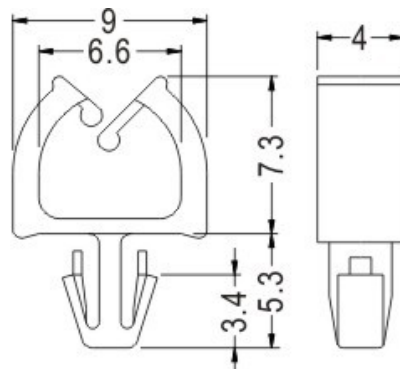

FIX-MWS

- ◆ MATERIAL: NYLON 66 (UL)
- ◆ FLAME CLASS: 94V-2
- ◆ COLOR: NATURAL
- ◆ UNIT: mm

FIX-MWS-1

CHASSIS Ø3.0
THICKNESS 1.2~1.6

FIX-MWS-8

P.C.B Ø2.0
THICKNESS 1.6~1.8

FIX-MWS-10

CHASSIS Ø3
THICKNESS 1.6

FIX-MWS-11

CHASSIS Ø3.5

PART NO	A[mm]	B[mm]	CHASSIS THICKNESS [mm]	PACKAGE
FIX-MWS-11	3,2	5,2	1,6	1000

FIX-MWS-12

CHASSIS Ø3.0
THICKNESS 0.8~1.6

FIX-MWS-13

CHASSIS Ø3.5

FIX-MWS-13L

CHASSIS Ø3.5
THICKNESS 1.5

FIX-MWS-14

CHASSIS Ø3.5

FIX-MWS-15

CHASSIS Ø3.0
THICKNESS 1.6

FIX-MWS-16

P.C.B Ø1.75
THICKNESS 1.6

FIX-MWS-17