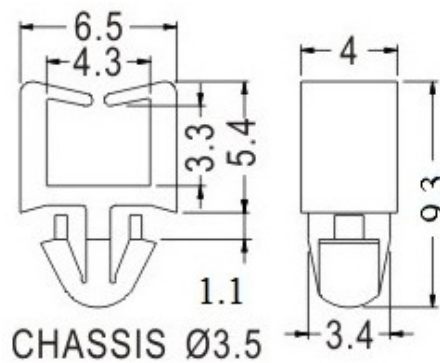

FIX-MWS-11

CHASSIS Ø3.5

PART NO	A[mm]	B[mm]	CHASSIS THICKNESS [mm]	PACKAGE
FIX-MWS-11	3,2	5,2	1,6	1000

FIX-MWS-12

CHASSIS Ø3.0
THICKNESS 0.8~1.6

FIX-MWS-13

CHASSIS Ø3.5

FIX-MWS-13L

CHASSIS Ø3.5
THICKNESS 1.5

FIX-MWS-14

CHASSIS Ø3.5

FIX-MWS-15

CHASSIS Ø3.0
THICKNESS 1.6

FIX-MWS-16

P.C.B Ø1.75
THICKNESS 1.6

FIX-MWS-17