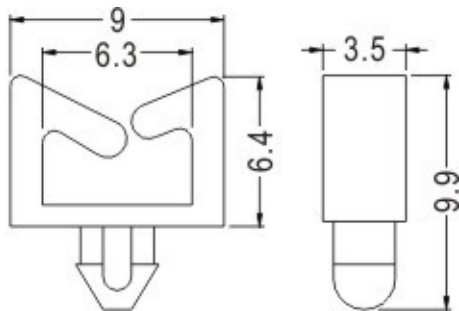

FIX-MWS

- ◆ MATERIAL: NYLON 66 (UL)
- ◆ FLAME CLASS: 94V-2
- ◆ COLOR: NATURAL
- ◆ UNIT: mm

FIX-MWS-1

CHASSIS Ø3.0
THICKNESS 1.2~1.6

FIX-MWS-8

P.C.B Ø2.0
THICKNESS 1.6~1.8

FIX-MWS-10

CHASSIS Ø3
THICKNESS 1.6