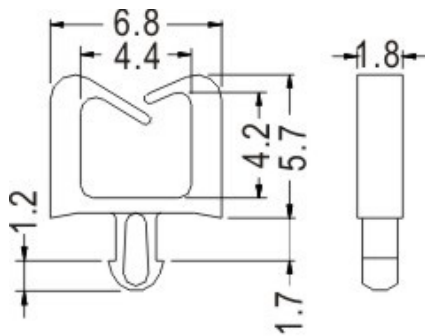

CHASSIS Ø3.5
THICKNESS 1.5

FIX-MWS-14

CHASSIS Ø3.5

FIX-MWS-15

CHASSIS Ø3.0
THICKNESS 1.6

FIX-MWS-16

P.C.B Ø1.75
THICKNESS 1.6

FIX-MWS-17

P.C.B Ø1.75
THICKNESS 1.6

FIX-MWS-19

CHASSIS Ø3.5
THICKNESS 0.8~1.2

FIX-MWS-20

CHASSIS Ø3.5
THICKNESS 4.0

FIX-MWS-24

FIX-MWS-25

X-ON Electronics