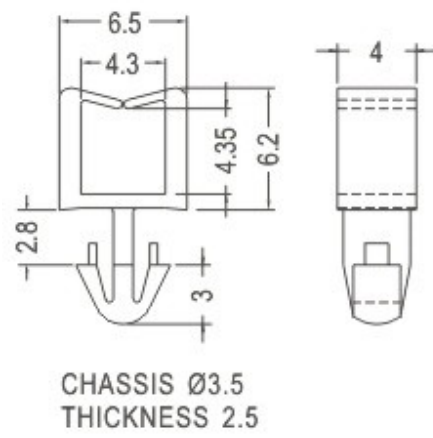

CHASSIS Ø3.5
THICKNESS 1.5

FIX-MWS-14

CHASSIS Ø3.5

FIX-MWS-15

CHASSIS Ø3.0
THICKNESS 1.6

FIX-MWS-16

P.C.B Ø1.75
THICKNESS 1.6

FIX-MWS-17

P.C.B Ø1.75
THICKNESS 1.6

FIX-MWS-19

CHASSIS Ø3.5
THICKNESS 0.8~1.2

FIX-MWS-20

CHASSIS Ø3.5
THICKNESS 4.0

FIX-MWS-24

FIX-MWS-25

X-ON Electronics