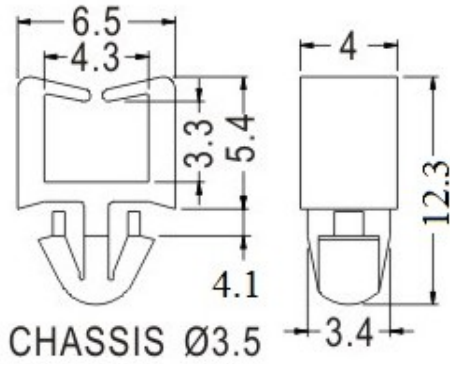

FIX-MWS

- ◆ MATERIAL: NYLON 66 (UL)
- ◆ FLAME CLASS: 94V-2
- ◆ COLOR: NATURAL
- ◆ UNIT: mm

FIX-MWS-1

CHASSIS Ø3.0
THICKNESS 1.2~1.6

FIX-MWS-8

P.C.B Ø2.0
THICKNESS 1.6~1.8

FIX-MWS-10

CHASSIS Ø3
THICKNESS 1.6

FIX-MWS-11

CHASSIS Ø3.5

PART NO	A[mm]	B[mm]	CHASSIS THICKNESS [mm]	PACKAGE
FIX-MWS-11	3,2	5,2	1,6	1000

FIX-MWS-12

CHASSIS Ø3.0
THICKNESS 0.8~1.6

FIX-MWS-13

CHASSIS Ø3.5

FIX-MWS-13L

CHASSIS Ø3.5
THICKNESS 1.5

FIX-MWS-14

CHASSIS Ø3.5

FIX-MWS-15

CHASSIS Ø3.0
THICKNESS 1.6

FIX-MWS-16

P.C.B Ø1.75
THICKNESS 1.6

FIX-MWS-17