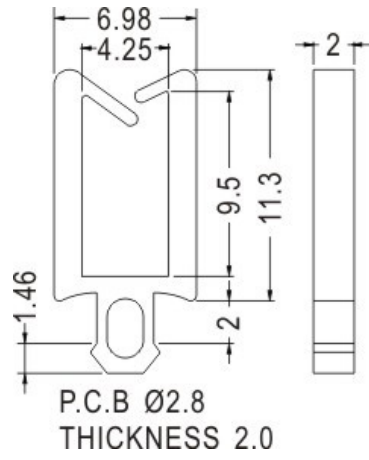

P.C.B Ø1.75
THICKNESS 1.6

FIX-MWS-19

CHASSIS Ø3.5
THICKNESS 0.8~1.2

FIX-MWS-20

CHASSIS Ø3.5
THICKNESS 4.0

FIX-MWS-24

FIX-MWS-25

X-ON Electronics