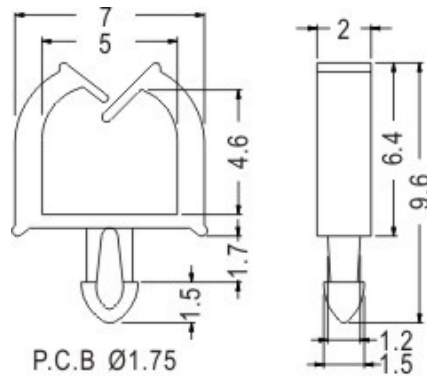

CHASSIS Ø3.5
THICKNESS 1.5

FIX-MWS-14

CHASSIS Ø3.5

FIX-MWS-15

CHASSIS Ø3.0
THICKNESS 1.6

FIX-MWS-16

P.C.B Ø1.75
THICKNESS 1.6

FIX-MWS-17

P.C.B Ø1.75
THICKNESS 1.6

FIX-MWS-19

CHASSIS Ø3.5
THICKNESS 0.8~1.2

FIX-MWS-20

CHASSIS Ø3.5
THICKNESS 4.0

FIX-MWS-24

FIX-MWS-25

X-ON Electronics