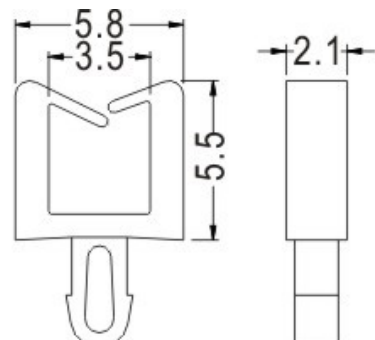

FIX-MWS

- ◆ MATERIAL: NYLON 66 (UL)
- ◆ FLAME CLASS: 94V-2
- ◆ COLOR: NATURAL
- ◆ UNIT: mm

FIX-MWS-1

CHASSIS Ø3.0
THICKNESS 1.2~1.6

FIX-MWS-8

P.C.B Ø2.0
THICKNESS 1.6~1.8

FIX-MWS-10

CHASSIS Ø3
THICKNESS 1.6

FIX-MWS-11

CHASSIS Ø3.5

PART NO	A[mm]	B[mm]	CHASSIS THICKNESS [mm]	PACKAGE
FIX-MWS-11	3,2	5,2	1,6	1000

FIX-MWS-12

CHASSIS Ø3.0
THICKNESS 0.8~1.6

FIX-MWS-13

CHASSIS Ø3.5

FIX-MWS-13L

CHASSIS Ø3.5
THICKNESS 1.5

FIX-MWS-14

CHASSIS Ø3.5

FIX-MWS-15

CHASSIS Ø3.0
THICKNESS 1.6

FIX-MWS-16

P.C.B Ø1.75
THICKNESS 1.6

FIX-MWS-17

P.C.B Ø1.75
THICKNESS 1.6

FIX-MWS-19

CHASSIS Ø3.5
THICKNESS 0.8~1.2

FIX-MWS-20

CHASSIS Ø3.5
THICKNESS 4.0

FIX-MWS-24

FIX-MWS-25

X-ON Electronics