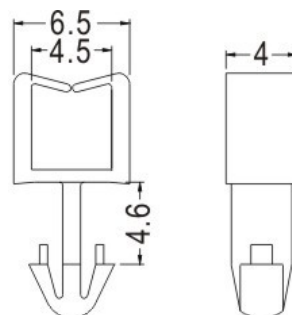

CHASSIS Ø3.5
THICKNESS 1.5

FIX-MWS-14

CHASSIS Ø3.5

FIX-MWS-15

CHASSIS Ø3.0
THICKNESS 1.6

FIX-MWS-16

P.C.B Ø1.75
THICKNESS 1.6

FIX-MWS-17

P.C.B Ø1.75
THICKNESS 1.6

FIX-MWS-19

CHASSIS Ø3.5
THICKNESS 0.8~1.2

FIX-MWS-20

CHASSIS Ø3.5
THICKNESS 4.0

FIX-MWS-24

FIX-MWS-25

X-ON Electronics