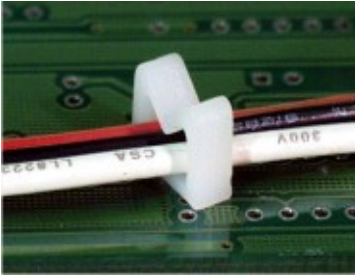

FIX-MWS

- ◆ MATERIAL: NYLON 66 (UL)
- ◆ FLAME CLASS: 94V-2
- ◆ COLOR: NATURAL
- ◆ UNIT: mm

FIX-MWS-1

CHASSIS Ø3.0
THICKNESS 1.2~1.6

FIX-MWS-8

P.C.B Ø2.0
THICKNESS 1.6~1.8

FIX-MWS-10

CHASSIS Ø3
THICKNESS 1.6

FIX-MWS-11

CHASSIS Ø3.5

PART NO	A[mm]	B[mm]	CHASSIS THICKNESS [mm]	PACKAGE
FIX-MWS-11	3,2	5,2	1,6	1000

FIX-MWS-12

CHASSIS Ø3.0
THICKNESS 0.8~1.6

FIX-MWS-13

CHASSIS Ø3.5

FIX-MWS-13L

CHASSIS Ø3.5
THICKNESS 1.5

FIX-MWS-14

CHASSIS Ø3.5

FIX-MWS-15

CHASSIS Ø3.0
THICKNESS 1.6

FIX-MWS-16

P.C.B Ø1.75
THICKNESS 1.6

FIX-MWS-17