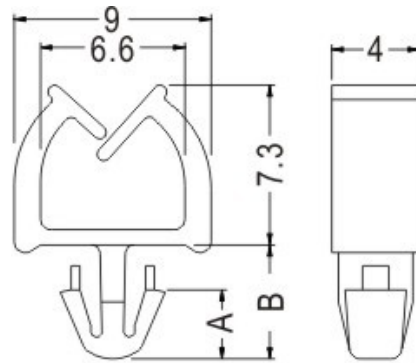

FIX-MWS

- ◆ MATERIAL: NYLON 66 (UL)
- ◆ FLAME CLASS: 94V-2
- ◆ COLOR: NATURAL
- ◆ UNIT: mm

FIX-MWS-1

CHASSIS Ø3.0
THICKNESS 1.2~1.6

FIX-MWS-8

P.C.B Ø2.0
THICKNESS 1.6~1.8

FIX-MWS-10

CHASSIS Ø3
THICKNESS 1.6

FIX-MWS-11

CHASSIS Ø3.5

PART NO	A[mm]	B[mm]	CHASSIS THICKNESS [mm]	PACKAGE
FIX-MWS-11	3,2	5,2	1,6	1000

FIX-MWS-12

CHASSIS Ø3.0
THICKNESS 0.8~1.6

FIX-MWS-13

CHASSIS Ø3.5

FIX-MWS-13L

CHASSIS Ø3.5
THICKNESS 1.5

FIX-MWS-14

CHASSIS Ø3.5

FIX-MWS-15

CHASSIS Ø3.0
THICKNESS 1.6

FIX-MWS-16

P.C.B Ø1.75
THICKNESS 1.6

FIX-MWS-17