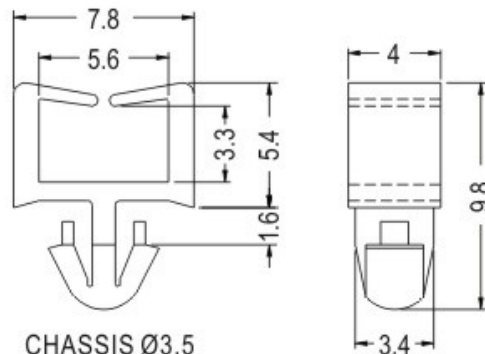

FIX-MWS

- ◆ MATERIAL: NYLON 66 (UL)
- ◆ FLAME CLASS: 94V-2
- ◆ COLOR: NATURAL
- ◆ UNIT: mm

FIX-MWS-1

CHASSIS Ø3.0
THICKNESS 1.2~1.6

FIX-MWS-8

P.C.B Ø2.0
THICKNESS 1.6~1.8

FIX-MWS-10

CHASSIS Ø3
THICKNESS 1.6

FIX-MWS-11

CHASSIS Ø3.5

PART NO	A[mm]	B[mm]	CHASSIS THICKNESS [mm]	PACKAGE
FIX-MWS-11	3,2	5,2	1,6	1000

FIX-MWS-12

CHASSIS Ø3.0
THICKNESS 0.8~1.6

FIX-MWS-13

CHASSIS Ø3.5

FIX-MWS-13L

CHASSIS Ø3.5
THICKNESS 1.5

FIX-MWS-14

CHASSIS Ø3.5

FIX-MWS-15

CHASSIS Ø3.0
THICKNESS 1.6

FIX-MWS-16

P.C.B Ø1.75
THICKNESS 1.6

FIX-MWS-17

P.C.B Ø1.75
THICKNESS 1.6

FIX-MWS-19

CHASSIS Ø3.5
THICKNESS 0.8~1.2

FIX-MWS-20

CHASSIS Ø3.5
THICKNESS 4.0

FIX-MWS-24

FIX-MWS-25

X-ON Electronics