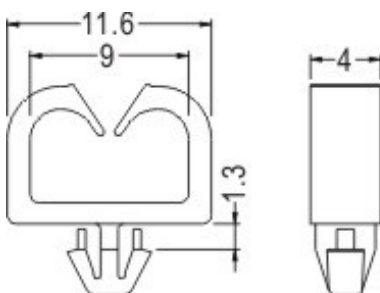

CHASSIS Ø3.5
THICKNESS 1.5

FIX-MWS-14

CHASSIS Ø3.5

FIX-MWS-15

CHASSIS Ø3.0
THICKNESS 1.6

FIX-MWS-16

P.C.B Ø1.75
THICKNESS 1.6

FIX-MWS-17

P.C.B Ø1.75
THICKNESS 1.6

FIX-MWS-19

CHASSIS Ø3.5
THICKNESS 0.8~1.2

FIX-MWS-20

CHASSIS Ø3.5
THICKNESS 4.0

FIX-MWS-24

FIX-MWS-25

X-ON Electronics