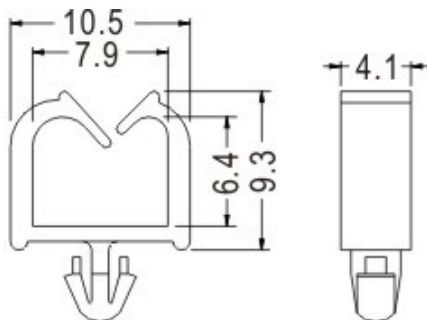

FIX-MWS-12

CHASSIS Ø3.0
THICKNESS 0.8~1.6