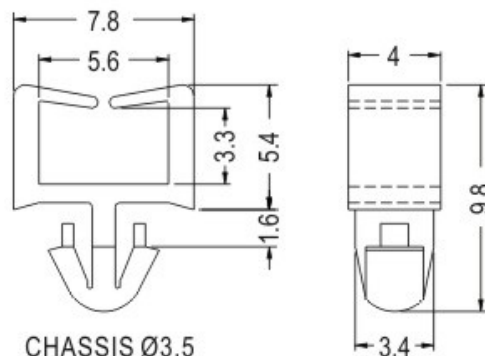

FIX-MWS-13L

CHASSIS Ø3.5
THICKNESS 1.5