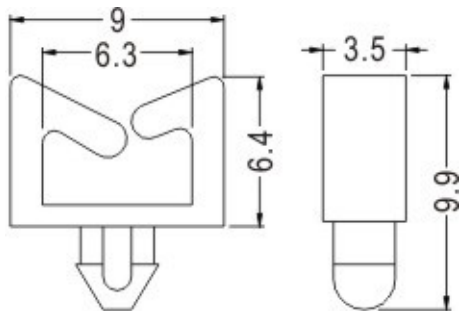

FIX-MWS-1

CHASSIS Ø3.0
THICKNESS 1.2~1.6