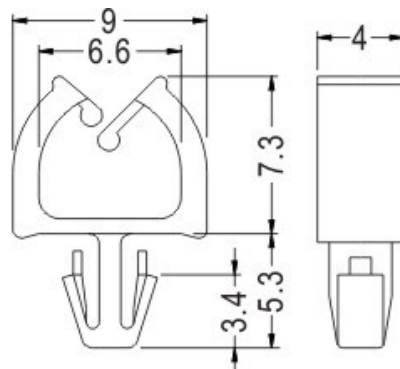

FIX-MWS-10

CHASSIS Ø3
THICKNESS 1.6