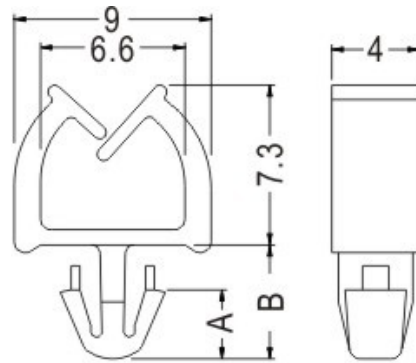

FIX-MWS-11

CHASSIS Ø3.5

PART NO	A[mm]	B[mm]	CHASSIS THICKNESS [mm]	PACKAGE
FIX-MWS-11	3,2	5,2	1,6	1000