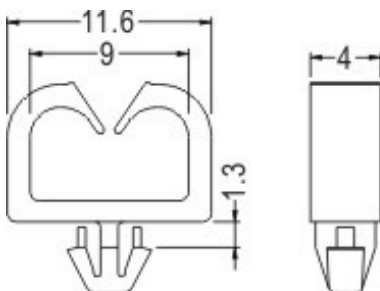

FIX-MWS-19

CHASSIS Ø3.5
THICKNESS 0.8~1.2