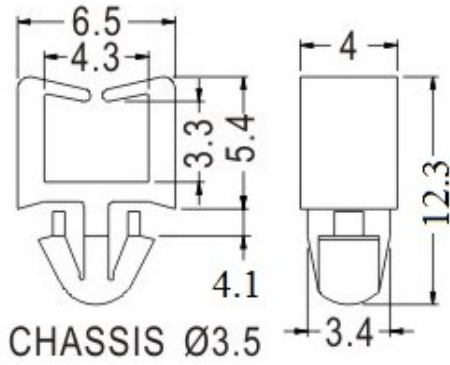

## FIX-MWS-13

CHASSIS Ø3.5

## FIX-MWS-13L

CHASSIS Ø3.5  
THICKNESS 1.5

**FIX-MWS-14**

CHASSIS Ø3.5

**FIX-MWS-15**

CHASSIS Ø3.0  
THICKNESS 1.6

**FIX-MWS-16**

P.C.B Ø1.75  
THICKNESS 1.6