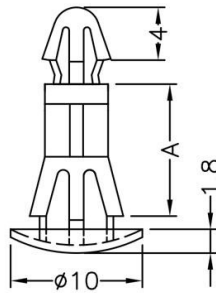

**FIX-RBS**

MATERIAL: NYLON 66(UL)  
 FLAME CLASS: 94V-2  
 COLOR:NATURAL  
 UNIT: mm

HOLE IN P.C.B  $\phi 4.0$   
 P.C.B THICKNESS 1.2~1.7

HOLE IN CHASSIS  $\phi 5.5$   
 CHASSIS THICKNESS 1.2~1.8

<b>PART NO.</b>	<b>A</b>	<b>PACKAGE</b>
FIX-RBS-5	5	1000
FIX-RBS-6	6	
FIX-RBS-7	7	
FIX-RBS-8	8	
FIX-RBS-10	10	
FIX-RBS-12	12	
FIX-RBS-14	14	
FIX-RBS-18	18	
FIX-RBS-20	20	