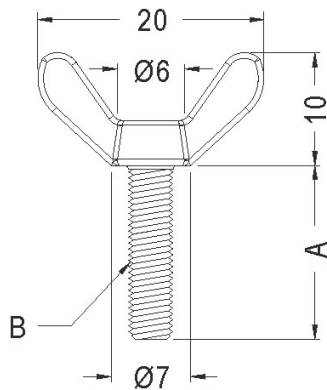

## FIX-SM

- ◆ MATERIAL: NYLON 66 (UL)
- ◆ FLAME CLASS: 94V-2
- ◆ COLOR: NATURAL
- ◆ UNIT: mm

**FIX-SM3**

PART NO	A
FIX-SM3-6	6
FIX-SM3-8	8
FIX-SM3-10	10
FIX-SM3-12	12

**FIX-SM4/632**

PART NO	A	B
FIX-SM4	6	M4X0,7P
FIX-SM4	8	
FIX-SM4	10	
FIX-SM4	12	
FIX-SM632-6	6,35	6-32 UNC
FIX-SM632-8	8	
FIX-SM632-9	9,5	
FIX-SM632-12	12,7	