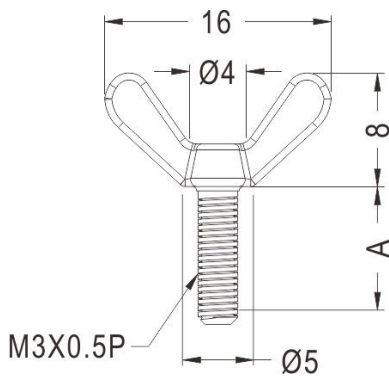

## FIX-SM

- ◆ MATERIAL: NYLON 66 (UL)
- ◆ FLAME CLASS: 94V-2
- ◆ COLOR: NATURAL
- ◆ UNIT: mm

**FIX-SM3**

PART NO	A
FIX-SM3-6	6
FIX-SM3-8	8
FIX-SM3-10	10
FIX-SM3-12	12

**FIX-SM4/632**

PART NO	A	B
FIX-SM4	6	M4X0,7P
FIX-SM4	8	
FIX-SM4	10	
FIX-SM4	12	
FIX-SM632-6	6,35	6-32 UNC
FIX-SM632-8	8	
FIX-SM632-9	9,5	
FIX-SM632-12	12,7	