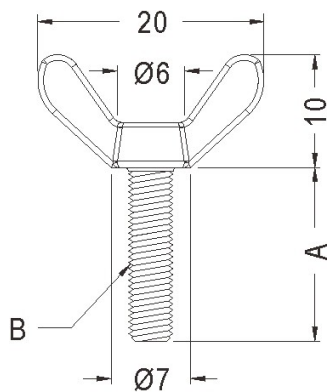

FIX-SM

- ◆ MATERIAL: NYLON 66 (UL)
- ◆ FLAME CLASS: 94V-2
- ◆ COLOR: NATURAL
- ◆ UNIT: mm

FIX-SM3

PART NO	A
FIX-SM3-6	6
FIX-SM3-8	8
FIX-SM3-10	10
FIX-SM3-12	12

FIX-SM4/632

PART NO	A	B
FIX-SM4	6	M4X0,7P
FIX-SM4	8	
FIX-SM4	10	
FIX-SM4	12	
FIX-SM632-6	6,35	6-32 UNC
FIX-SM632-8	8	
FIX-SM632-9	9,5	
FIX-SM632-12	12,7	