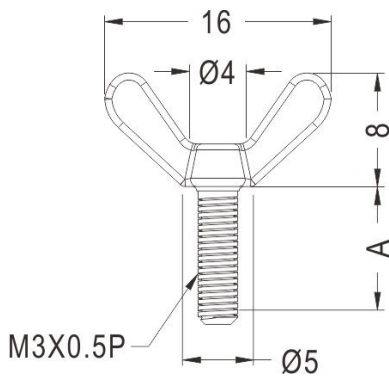

FIX-SM

- ◆ MATERIAL: NYLON 66 (UL)
- ◆ FLAME CLASS: 94V-2
- ◆ COLOR: NATURAL
- ◆ UNIT: mm

FIX-SM3

PART NO	A
FIX-SM3-6	6
FIX-SM3-8	8
FIX-SM3-10	10
FIX-SM3-12	12

FIX-SM4/632

PART NO	A	B
FIX-SM4	6	M4X0,7P
FIX-SM4	8	
FIX-SM4	10	
FIX-SM4	12	
FIX-SM632-6	6,35	6-32 UNC
FIX-SM632-8	8	
FIX-SM632-9	9,5	
FIX-SM632-12	12,7	