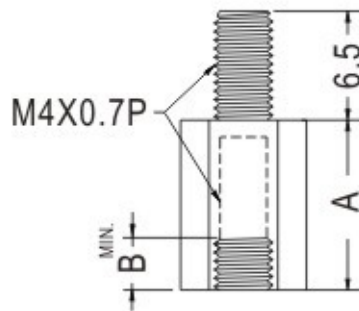

FIX-T4

- ◆ MATERIAL: NYLON 66(UL)
- ◆ FLAME CLASS: 94V-2
- ◆ COLOR: NATURAL/BLACK
- ◆ UNIT: mm

PART NO	A	B
FIX-T4-6	6.0	4.0
FIX-T4-8	8.0	6.0
FIX-T4-10	10.0	6.0
FIX-T4-12	12.0	6.0
FIX-T4-13	13.0	8.0
FIX-T4-14	14.0	6.0
FIX-T4-15	15.0	8.0
FIX-T4-16	16.0	6.0
FIX-T4-17	17.0	8.0
FIX-T4-20	20.0	6.0
FIX-T4-25	25.0	6.0
FIX-T4-27	27.0	8.0
FIX-T4-30	30.0	6.0
FIX-T4-34	34.0	8.0
FIX-T4-35	35.0	6.0
FIX-T4-40	40.0	6.0
FIX-T4-45	45.0	6.0