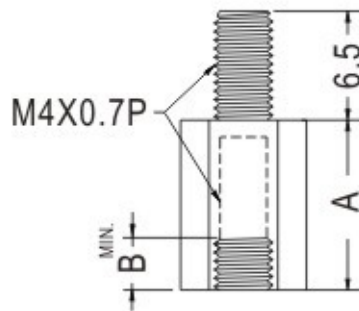

# FIX-T4

- ◆ MATERIAL: NYLON 66(UL)
- ◆ FLAME CLASS: 94V-2
- ◆ COLOR: NATURAL/BLACK
- ◆ UNIT: mm

PART NO	A	B
FIX-T4-6	6.0	4.0
FIX-T4-8	8.0	6.0
FIX-T4-10	10.0	6.0
FIX-T4-12	12.0	6.0
FIX-T4-13	13.0	8.0
FIX-T4-14	14.0	6.0
FIX-T4-15	15.0	8.0
FIX-T4-16	16.0	6.0
FIX-T4-17	17.0	8.0
FIX-T4-20	20.0	6.0
FIX-T4-25	25.0	6.0
FIX-T4-27	27.0	8.0
FIX-T4-30	30.0	6.0
FIX-T4-34	34.0	8.0
FIX-T4-35	35.0	6.0
FIX-T4-40	40.0	6.0
FIX-T4-45	45.0	6.0