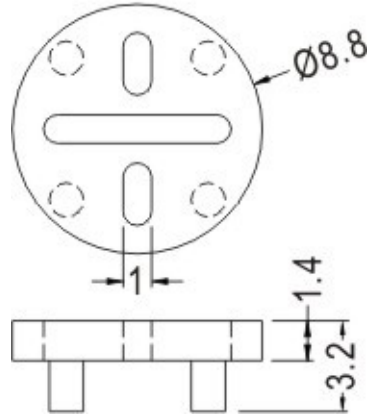

FIX-TO

- ◆ MATERIAL:PTB (UL)
- ◆ FLAME CLASS:94V-0
- ◆ COLOR:NATURAL
- ◆ UNIT:mm
- ◆ APPLICATION: TO5

PART NO
FIX-TO-05

- ◆ MATERIAL:NYLON 66(UL)
- ◆ FLAME CLASS:94V-2
- ◆ COLOR:NATURAL
- ◆ UNIT:mm
- ◆ APPLICATION: TO18

PART NO
FIX-TO-18

X-ON Electronics

Largest Supplier of Electrical and Electronic Components

Click to view similar products for [Standoffs & Spacers](#) category:

Click to view products by [Fix & Fasten](#) manufacturer: