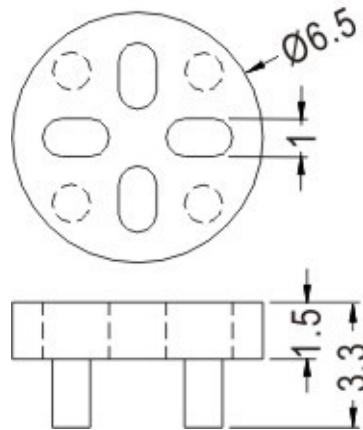

FIX-TO

- ◆ MATERIAL:PTB (UL)
- ◆ FLAME CLASS:94V-0
- ◆ COLOR:NATURAL
- ◆ UNIT:mm
- ◆ APPLICATION: TO5

PART NO
FIX-TO-05

- ◆ MATERIAL:NYLON 66(UL)
- ◆ FLAME CLASS:94V-2
- ◆ COLOR:NATURAL
- ◆ UNIT:mm
- ◆ APPLICATION: TO18

PART NO
FIX-TO-18

X-ON Electronics

Largest Supplier of Electrical and Electronic Components

Click to view similar products for [Standoffs & Spacers](#) category:

Click to view products by [Fix & Fasten](#) manufacturer: