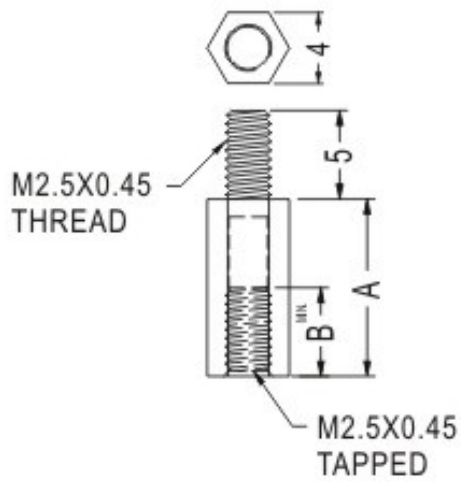

FIX-T/TP

- ◆ MATERIAL: NYLON 66(UL)
- ◆ FLAME CLASS: 94V-2
- ◆ COLOR: NATURAL
- ◆ UNIT: mm

PART NO	A	B
FIX-TP2-5	5	5
FIX-TP2-5.5	5,5	
FIX-TP2-8	8	
FIX-TP2-10	10	
FIX-TP2-14	14	
FIX-TP2-15	15	
FIX-TP2-21	21	
FIX-TP2-28	28	
FIX-TP2-5S	5	4
FIX-TP2-8S	8	
FIX-TP2-10S	10	
FIX-TP2-15S	15	

PART NO	A	B
FIX-TP2.5-5	5	3
FIX-TP2.5-6	6	4
FIX-TP2.5-7	7	5
FIX-TP2.5-8	8	5
FIX-TP2.5-9	9	5
FIX-TP2.5-10	10	5
FIX-TP2.5-11	11	5
FIX-TP2.5-12	12	5
FIX-TP2.5-13	13	5
FIX-TP2.5-14	14	5
FIX-TP2.5-15	15	5
FIX-TP2.5-16	16	5
FIX-TP2.5-17	17	5
FIX-TP2.5-18	18	5
FIX-TP2.5-19	19	5
FIX-TP2.5-20	20	5
FIX-TP2.5-21	21	5
FIX-TP2.5-22	22	5
FIX-TP2.5-23	23	5
FIX-TP2.5-24	24	5
FIX-TP2.5-25	25	5
FIX-TP2.5-26	26	5
FIX-TP2.5-27	27	5
FIX-TP2.5-28	28	5

PART NO	A	B
FIX-TP2.6-4	4	2,5
FIX-TP2.6-5	5	3
FIX-TP2.6-6	6	4
FIX-TP2.6-7	7	5
FIX-TP2.6-8	8	5
FIX-TP2.6-9	9	5
FIX-TP2.6-10	10	5
FIX-TP2.6-11	11	5
FIX-TP2.6-12	12	5
FIX-TP2.6-13	13	5
FIX-TP2.6-14	14	5
FIX-TP2.6-15	15	5
FIX-TP2.6-16	16	5
FIX-TP2.6-17	17	5
FIX-TP2.6-18	18	5
FIX-TP2.6-19	19	5
FIX-TP2.6-20	20	5
FIX-TP2.6-21	21	5
FIX-TP2.6-22	22	5
FIX-TP2.6-23	23	5
FIX-TP2.6-24	24	5
FIX-TP2.6-25	25	5
FIX-TP2.6-26	26	5
FIX-TP2.6-27	27	5
FIX-TP2.6-28	28	5

PART NO	A
FIX-TP4.40-6.4	6,4
FIX-TP4.40-7	7
FIX-TP4.40-9.5	9,5
FIX-TP4.40-12.7	12,7
FIX-TP4.40-15.9	15,9
FIX-TP4.40-19.1	19,1
FIX-TP4.40-28.7	28,7

PART NO	A	B	C
FIX-TP6.32-5	5	3	6
FIX-TP6.32-5.5	5,5	3,5	
FIX-TP6.32-6	6	4	
FIX-TP6.32-6.3	6,3	4	
FIX-TP6.32-8	8	6	
FIX-TP6.32-9	9	6	
FIX-TP6.32-10	10	6	
FIX-TP6.32-11	11	6	
FIX-TP6.32-12	12	6	
FIX-TP6.32-12.7	12,7	6	
FIX-TP6.32-15.9	15,9	6	
FIX-TP6.32-19.1	19,1	6	
FIX-TP6.32-25.4	25,4	6	
FIX-TP6.32-31.8	31,8	6	
FIX-TP6.32-51	51	6	