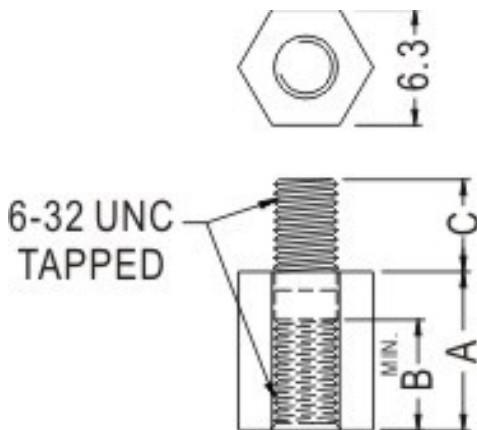

FIX-T/TP

- ◆ MATERIAL: NYLON 66(UL)
- ◆ FLAME CLASS: 94V-2
- ◆ COLOR: NATURAL
- ◆ UNIT: mm

PART NO	A	B
FIX-TP2-5	5	5
FIX-TP2-5.5	5,5	
FIX-TP2-8	8	
FIX-TP2-10	10	
FIX-TP2-14	14	
FIX-TP2-15	15	
FIX-TP2-21	21	
FIX-TP2-28	28	
FIX-TP2-5S	5	4
FIX-TP2-8S	8	
FIX-TP2-10S	10	
FIX-TP2-15S	15	

PART NO	A	B
FIX-TP2.5-5	5	3
FIX-TP2.5-6	6	4
FIX-TP2.5-7	7	5
FIX-TP2.5-8	8	5
FIX-TP2.5-9	9	5
FIX-TP2.5-10	10	5
FIX-TP2.5-11	11	5
FIX-TP2.5-12	12	5
FIX-TP2.5-13	13	5
FIX-TP2.5-14	14	5
FIX-TP2.5-15	15	5
FIX-TP2.5-16	16	5
FIX-TP2.5-17	17	5
FIX-TP2.5-18	18	5
FIX-TP2.5-19	19	5
FIX-TP2.5-20	20	5
FIX-TP2.5-21	21	5
FIX-TP2.5-22	22	5
FIX-TP2.5-23	23	5
FIX-TP2.5-24	24	5
FIX-TP2.5-25	25	5
FIX-TP2.5-26	26	5
FIX-TP2.5-27	27	5
FIX-TP2.5-28	28	5

PART NO	A	B
FIX-TP2.6-4	4	2,5
FIX-TP2.6-5	5	3
FIX-TP2.6-6	6	4
FIX-TP2.6-7	7	5
FIX-TP2.6-8	8	5
FIX-TP2.6-9	9	5
FIX-TP2.6-10	10	5
FIX-TP2.6-11	11	5
FIX-TP2.6-12	12	5
FIX-TP2.6-13	13	5
FIX-TP2.6-14	14	5
FIX-TP2.6-15	15	5
FIX-TP2.6-16	16	5
FIX-TP2.6-17	17	5
FIX-TP2.6-18	18	5
FIX-TP2.6-19	19	5
FIX-TP2.6-20	20	5
FIX-TP2.6-21	21	5
FIX-TP2.6-22	22	5
FIX-TP2.6-23	23	5
FIX-TP2.6-24	24	5
FIX-TP2.6-25	25	5
FIX-TP2.6-26	26	5
FIX-TP2.6-27	27	5
FIX-TP2.6-28	28	5

PART NO	A
FIX-TP4.40-6.4	6,4
FIX-TP4.40-7	7
FIX-TP4.40-9.5	9,5
FIX-TP4.40-12.7	12,7
FIX-TP4.40-15.9	15,9
FIX-TP4.40-19.1	19,1
FIX-TP4.40-28.7	28,7

PART NO	A	B	C
FIX-TP6.32-5	5	3	6
FIX-TP6.32-5.5	5,5	3,5	
FIX-TP6.32-6	6	4	
FIX-TP6.32-6.3	6,3	4	
FIX-TP6.32-8	8	6	
FIX-TP6.32-9	9	6	
FIX-TP6.32-10	10	6	
FIX-TP6.32-11	11	6	
FIX-TP6.32-12	12	6	
FIX-TP6.32-12.7	12,7	6	
FIX-TP6.32-15.9	15,9	6	
FIX-TP6.32-19.1	19,1	6	
FIX-TP6.32-25.4	25,4	6	
FIX-TP6.32-31.8	31,8	6	
FIX-TP6.32-51	51	6	