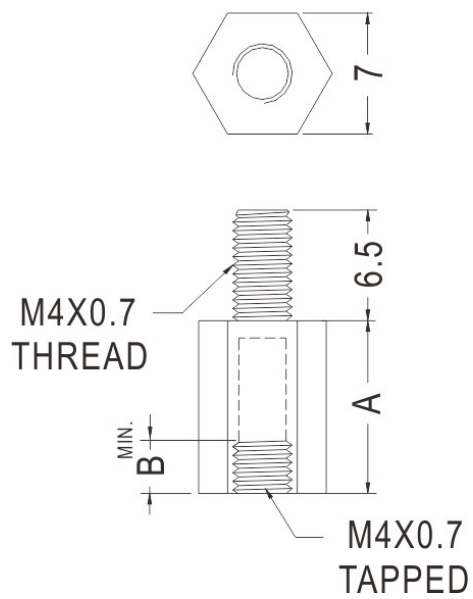

FIX-T/TP

- ◆ MATERIAL: NYLON 66(UL)
- ◆ FLAME CLASS: 94V-2
- ◆ COLOR: NATURAL
- ◆ UNIT: mm

PART NO	A	B
FIX-TP2-5	5	5
FIX-TP2-5.5	5,5	
FIX-TP2-8	8	
FIX-TP2-10	10	
FIX-TP2-14	14	
FIX-TP2-15	15	
FIX-TP2-21	21	
FIX-TP2-28	28	
FIX-TP2-5S	5	4
FIX-TP2-8S	8	
FIX-TP2-10S	10	
FIX-TP2-15S	15	

PART NO	A	B
FIX-TP2.5-5	5	3
FIX-TP2.5-6	6	4
FIX-TP2.5-7	7	5
FIX-TP2.5-8	8	5
FIX-TP2.5-9	9	5
FIX-TP2.5-10	10	5
FIX-TP2.5-11	11	5
FIX-TP2.5-12	12	5
FIX-TP2.5-13	13	5
FIX-TP2.5-14	14	5
FIX-TP2.5-15	15	5
FIX-TP2.5-16	16	5
FIX-TP2.5-17	17	5
FIX-TP2.5-18	18	5
FIX-TP2.5-19	19	5
FIX-TP2.5-20	20	5
FIX-TP2.5-21	21	5
FIX-TP2.5-22	22	5
FIX-TP2.5-23	23	5
FIX-TP2.5-24	24	5
FIX-TP2.5-25	25	5
FIX-TP2.5-26	26	5
FIX-TP2.5-27	27	5
FIX-TP2.5-28	28	5

PART NO	A	B
FIX-TP2.6-4	4	2,5
FIX-TP2.6-5	5	3
FIX-TP2.6-6	6	4
FIX-TP2.6-7	7	5
FIX-TP2.6-8	8	5
FIX-TP2.6-9	9	5
FIX-TP2.6-10	10	5
FIX-TP2.6-11	11	5
FIX-TP2.6-12	12	5
FIX-TP2.6-13	13	5
FIX-TP2.6-14	14	5
FIX-TP2.6-15	15	5
FIX-TP2.6-16	16	5
FIX-TP2.6-17	17	5
FIX-TP2.6-18	18	5
FIX-TP2.6-19	19	5
FIX-TP2.6-20	20	5
FIX-TP2.6-21	21	5
FIX-TP2.6-22	22	5
FIX-TP2.6-23	23	5
FIX-TP2.6-24	24	5
FIX-TP2.6-25	25	5
FIX-TP2.6-26	26	5
FIX-TP2.6-27	27	5
FIX-TP2.6-28	28	5

PART NO	A
FIX-TP4.40-6.4	6,4
FIX-TP4.40-7	7
FIX-TP4.40-9.5	9,5
FIX-TP4.40-12.7	12,7
FIX-TP4.40-15.9	15,9
FIX-TP4.40-19.1	19,1
FIX-TP4.40-28.7	28,7

PART NO	A	B	C
FIX-TP6.32-5	5	3	6
FIX-TP6.32-5.5	5,5	3,5	
FIX-TP6.32-6	6	4	
FIX-TP6.32-6.3	6,3	4	
FIX-TP6.32-8	8	6	
FIX-TP6.32-9	9	6	
FIX-TP6.32-10	10	6	
FIX-TP6.32-11	11	6	
FIX-TP6.32-12	12	6	
FIX-TP6.32-12.7	12,7	6	
FIX-TP6.32-15.9	15,9	6	
FIX-TP6.32-19.1	19,1	6	
FIX-TP6.32-25.4	25,4	6	
FIX-TP6.32-31.8	31,8	6	
FIX-TP6.32-51	51	6	