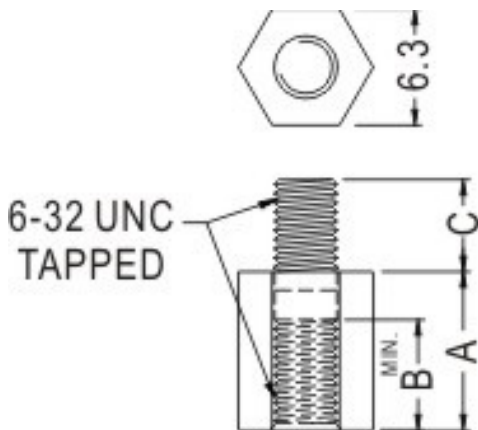

FIX-T/TP

- ◆ MATERIAL: NYLON 66(UL)
- ◆ FLAME CLASS: 94V-2
- ◆ COLOR: NATURAL
- ◆ UNIT: mm

PART NO	A	B
FIX-TP2-5	5	5
FIX-TP2-5.5	5,5	
FIX-TP2-8	8	
FIX-TP2-10	10	
FIX-TP2-14	14	
FIX-TP2-15	15	
FIX-TP2-21	21	
FIX-TP2-28	28	
FIX-TP2-5S	5	4
FIX-TP2-8S	8	
FIX-TP2-10S	10	
FIX-TP2-15S	15	

PART NO	A	B
FIX-TP2.5-5	5	3
FIX-TP2.5-6	6	4
FIX-TP2.5-7	7	5
FIX-TP2.5-8	8	5
FIX-TP2.5-9	9	5
FIX-TP2.5-10	10	5
FIX-TP2.5-11	11	5
FIX-TP2.5-12	12	5
FIX-TP2.5-13	13	5
FIX-TP2.5-14	14	5
FIX-TP2.5-15	15	5
FIX-TP2.5-16	16	5
FIX-TP2.5-17	17	5
FIX-TP2.5-18	18	5
FIX-TP2.5-19	19	5
FIX-TP2.5-20	20	5
FIX-TP2.5-21	21	5
FIX-TP2.5-22	22	5
FIX-TP2.5-23	23	5
FIX-TP2.5-24	24	5
FIX-TP2.5-25	25	5
FIX-TP2.5-26	26	5
FIX-TP2.5-27	27	5
FIX-TP2.5-28	28	5

PART NO	A	B
FIX-TP2.6-4	4	2,5
FIX-TP2.6-5	5	3
FIX-TP2.6-6	6	4
FIX-TP2.6-7	7	5
FIX-TP2.6-8	8	5
FIX-TP2.6-9	9	5
FIX-TP2.6-10	10	5
FIX-TP2.6-11	11	5
FIX-TP2.6-12	12	5
FIX-TP2.6-13	13	5
FIX-TP2.6-14	14	5
FIX-TP2.6-15	15	5
FIX-TP2.6-16	16	5
FIX-TP2.6-17	17	5
FIX-TP2.6-18	18	5
FIX-TP2.6-19	19	5
FIX-TP2.6-20	20	5
FIX-TP2.6-21	21	5
FIX-TP2.6-22	22	5
FIX-TP2.6-23	23	5
FIX-TP2.6-24	24	5
FIX-TP2.6-25	25	5
FIX-TP2.6-26	26	5
FIX-TP2.6-27	27	5
FIX-TP2.6-28	28	5

PART NO	A
FIX-TP4.40-6.4	6,4
FIX-TP4.40-7	7
FIX-TP4.40-9.5	9,5
FIX-TP4.40-12.7	12,7
FIX-TP4.40-15.9	15,9
FIX-TP4.40-19.1	19,1
FIX-TP4.40-28.7	28,7

PART NO	A	B	C
FIX-TP6.32-5	5	3	6
FIX-TP6.32-5.5	5,5	3,5	
FIX-TP6.32-6	6	4	
FIX-TP6.32-6.3	6,3	4	
FIX-TP6.32-8	8	6	
FIX-TP6.32-9	9	6	
FIX-TP6.32-10	10	6	
FIX-TP6.32-11	11	6	
FIX-TP6.32-12	12	6	
FIX-TP6.32-12.7	12,7	6	
FIX-TP6.32-15.9	15,9	6	
FIX-TP6.32-19.1	19,1	6	
FIX-TP6.32-25.4	25,4	6	
FIX-TP6.32-31.8	31,8	6	
FIX-TP6.32-51	51	6	