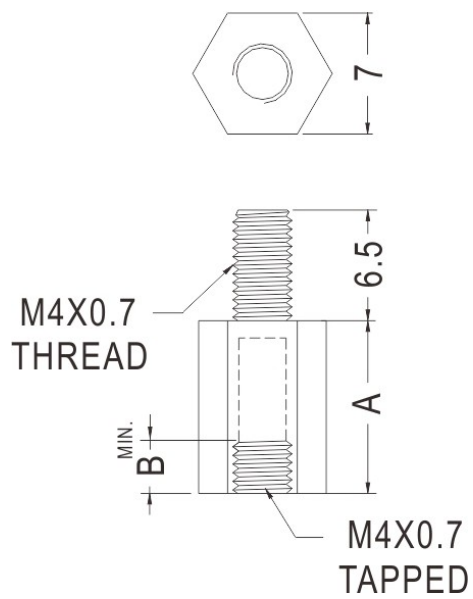

## FIX-T/TP

- ◆ MATERIAL: NYLON 66(UL)
- ◆ FLAME CLASS: 94V-2
- ◆ COLOR: NATURAL
- ◆ UNIT: mm

PART NO	A	B
FIX-TP2-5	5	5
FIX-TP2-5.5	5,5	
FIX-TP2-8	8	
FIX-TP2-10	10	
FIX-TP2-14	14	
FIX-TP2-15	15	
FIX-TP2-21	21	
FIX-TP2-28	28	
FIX-TP2-5S	5	4
FIX-TP2-8S	8	
FIX-TP2-10S	10	
FIX-TP2-15S	15	

PART NO	A	B
FIX-TP2.5-5	5	3
FIX-TP2.5-6	6	4
FIX-TP2.5-7	7	5
FIX-TP2.5-8	8	5
FIX-TP2.5-9	9	5
FIX-TP2.5-10	10	5
FIX-TP2.5-11	11	5
FIX-TP2.5-12	12	5
FIX-TP2.5-13	13	5
FIX-TP2.5-14	14	5
FIX-TP2.5-15	15	5
FIX-TP2.5-16	16	5
FIX-TP2.5-17	17	5
FIX-TP2.5-18	18	5
FIX-TP2.5-19	19	5
FIX-TP2.5-20	20	5
FIX-TP2.5-21	21	5
FIX-TP2.5-22	22	5
FIX-TP2.5-23	23	5
FIX-TP2.5-24	24	5
FIX-TP2.5-25	25	5
FIX-TP2.5-26	26	5
FIX-TP2.5-27	27	5
FIX-TP2.5-28	28	5

PART NO	A	B
FIX-TP2.6-4	4	2,5
FIX-TP2.6-5	5	3
FIX-TP2.6-6	6	4
FIX-TP2.6-7	7	5
FIX-TP2.6-8	8	5
FIX-TP2.6-9	9	5
FIX-TP2.6-10	10	5
FIX-TP2.6-11	11	5
FIX-TP2.6-12	12	5
FIX-TP2.6-13	13	5
FIX-TP2.6-14	14	5
FIX-TP2.6-15	15	5
FIX-TP2.6-16	16	5
FIX-TP2.6-17	17	5
FIX-TP2.6-18	18	5
FIX-TP2.6-19	19	5
FIX-TP2.6-20	20	5
FIX-TP2.6-21	21	5
FIX-TP2.6-22	22	5
FIX-TP2.6-23	23	5
FIX-TP2.6-24	24	5
FIX-TP2.6-25	25	5
FIX-TP2.6-26	26	5
FIX-TP2.6-27	27	5
FIX-TP2.6-28	28	5

PART NO	A
FIX-TP4.40-6.4	6,4
FIX-TP4.40-7	7
FIX-TP4.40-9.5	9,5
FIX-TP4.40-12.7	12,7
FIX-TP4.40-15.9	15,9
FIX-TP4.40-19.1	19,1
FIX-TP4.40-28.7	28,7

PART NO	A	B	C
FIX-TP6.32-5	5	3	6
FIX-TP6.32-5.5	5,5	3,5	
FIX-TP6.32-6	6	4	
FIX-TP6.32-6.3	6,3	4	
FIX-TP6.32-8	8	6	
FIX-TP6.32-9	9	6	
FIX-TP6.32-10	10	6	
FIX-TP6.32-11	11	6	
FIX-TP6.32-12	12	6	
FIX-TP6.32-12.7	12,7	6	
FIX-TP6.32-15.9	15,9	6	
FIX-TP6.32-19.1	19,1	6	
FIX-TP6.32-25.4	25,4	6	
FIX-TP6.32-31.8	31,8	6	
FIX-TP6.32-51	51	6	