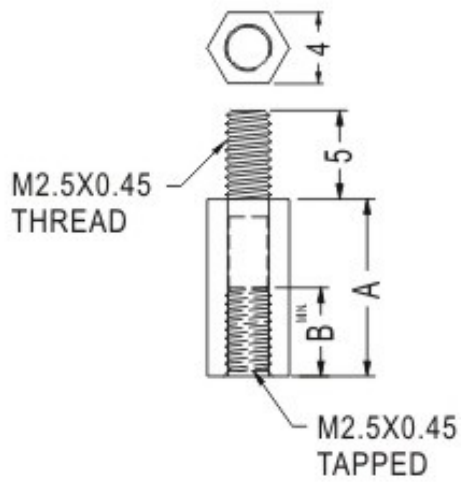

## FIX-T/TP

- ◆ MATERIAL: NYLON 66(UL)
- ◆ FLAME CLASS: 94V-2
- ◆ COLOR: NATURAL
- ◆ UNIT: mm

PART NO	A	B
FIX-TP2-5	5	5
FIX-TP2-5.5	5,5	
FIX-TP2-8	8	
FIX-TP2-10	10	
FIX-TP2-14	14	
FIX-TP2-15	15	
FIX-TP2-21	21	
FIX-TP2-28	28	
FIX-TP2-5S	5	4
FIX-TP2-8S	8	
FIX-TP2-10S	10	
FIX-TP2-15S	15	

PART NO	A	B
FIX-TP2.5-5	5	3
FIX-TP2.5-6	6	4
FIX-TP2.5-7	7	5
FIX-TP2.5-8	8	5
FIX-TP2.5-9	9	5
FIX-TP2.5-10	10	5
FIX-TP2.5-11	11	5
FIX-TP2.5-12	12	5
FIX-TP2.5-13	13	5
FIX-TP2.5-14	14	5
FIX-TP2.5-15	15	5
FIX-TP2.5-16	16	5
FIX-TP2.5-17	17	5
FIX-TP2.5-18	18	5
FIX-TP2.5-19	19	5
FIX-TP2.5-20	20	5
FIX-TP2.5-21	21	5
FIX-TP2.5-22	22	5
FIX-TP2.5-23	23	5
FIX-TP2.5-24	24	5
FIX-TP2.5-25	25	5
FIX-TP2.5-26	26	5
FIX-TP2.5-27	27	5
FIX-TP2.5-28	28	5

PART NO	A	B
FIX-TP2.6-4	4	2,5
FIX-TP2.6-5	5	3
FIX-TP2.6-6	6	4
FIX-TP2.6-7	7	5
FIX-TP2.6-8	8	5
FIX-TP2.6-9	9	5
FIX-TP2.6-10	10	5
FIX-TP2.6-11	11	5
FIX-TP2.6-12	12	5
FIX-TP2.6-13	13	5
FIX-TP2.6-14	14	5
FIX-TP2.6-15	15	5
FIX-TP2.6-16	16	5
FIX-TP2.6-17	17	5
FIX-TP2.6-18	18	5
FIX-TP2.6-19	19	5
FIX-TP2.6-20	20	5
FIX-TP2.6-21	21	5
FIX-TP2.6-22	22	5
FIX-TP2.6-23	23	5
FIX-TP2.6-24	24	5
FIX-TP2.6-25	25	5
FIX-TP2.6-26	26	5
FIX-TP2.6-27	27	5
FIX-TP2.6-28	28	5

PART NO	A
FIX-TP4.40-6.4	6,4
FIX-TP4.40-7	7
FIX-TP4.40-9.5	9,5
FIX-TP4.40-12.7	12,7
FIX-TP4.40-15.9	15,9
FIX-TP4.40-19.1	19,1
FIX-TP4.40-28.7	28,7

PART NO	A	B	C
FIX-TP6.32-5	5	3	6
FIX-TP6.32-5.5	5,5	3,5	
FIX-TP6.32-6	6	4	
FIX-TP6.32-6.3	6,3	4	
FIX-TP6.32-8	8	6	
FIX-TP6.32-9	9	6	
FIX-TP6.32-10	10	6	
FIX-TP6.32-11	11	6	
FIX-TP6.32-12	12	6	
FIX-TP6.32-12.7	12,7	6	
FIX-TP6.32-15.9	15,9	6	
FIX-TP6.32-19.1	19,1	6	
FIX-TP6.32-25.4	25,4	6	
FIX-TP6.32-31.8	31,8	6	
FIX-TP6.32-51	51	6	