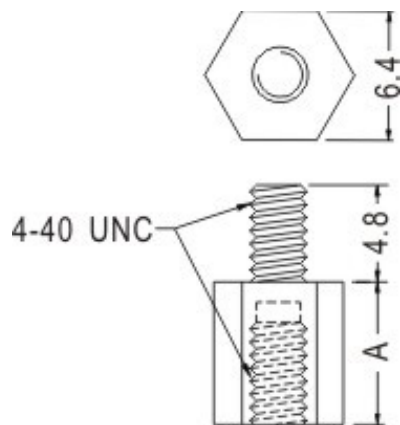

FIX-T/TP

- ◆ MATERIAL: NYLON 66(UL)
- ◆ FLAME CLASS: 94V-2
- ◆ COLOR: NATURAL
- ◆ UNIT: mm

PART NO	A	B
FIX-TP2-5	5	5
FIX-TP2-5.5	5,5	
FIX-TP2-8	8	
FIX-TP2-10	10	
FIX-TP2-14	14	
FIX-TP2-15	15	
FIX-TP2-21	21	
FIX-TP2-28	28	
FIX-TP2-5S	5	4
FIX-TP2-8S	8	
FIX-TP2-10S	10	
FIX-TP2-15S	15	

PART NO	A	B
FIX-TP2.5-5	5	3
FIX-TP2.5-6	6	4
FIX-TP2.5-7	7	5
FIX-TP2.5-8	8	5
FIX-TP2.5-9	9	5
FIX-TP2.5-10	10	5
FIX-TP2.5-11	11	5
FIX-TP2.5-12	12	5
FIX-TP2.5-13	13	5
FIX-TP2.5-14	14	5
FIX-TP2.5-15	15	5
FIX-TP2.5-16	16	5
FIX-TP2.5-17	17	5
FIX-TP2.5-18	18	5
FIX-TP2.5-19	19	5
FIX-TP2.5-20	20	5
FIX-TP2.5-21	21	5
FIX-TP2.5-22	22	5
FIX-TP2.5-23	23	5
FIX-TP2.5-24	24	5
FIX-TP2.5-25	25	5
FIX-TP2.5-26	26	5
FIX-TP2.5-27	27	5
FIX-TP2.5-28	28	5

PART NO	A	B
FIX-TP2.6-4	4	2,5
FIX-TP2.6-5	5	3
FIX-TP2.6-6	6	4
FIX-TP2.6-7	7	5
FIX-TP2.6-8	8	5
FIX-TP2.6-9	9	5
FIX-TP2.6-10	10	5
FIX-TP2.6-11	11	5
FIX-TP2.6-12	12	5
FIX-TP2.6-13	13	5
FIX-TP2.6-14	14	5
FIX-TP2.6-15	15	5
FIX-TP2.6-16	16	5
FIX-TP2.6-17	17	5
FIX-TP2.6-18	18	5
FIX-TP2.6-19	19	5
FIX-TP2.6-20	20	5
FIX-TP2.6-21	21	5
FIX-TP2.6-22	22	5
FIX-TP2.6-23	23	5
FIX-TP2.6-24	24	5
FIX-TP2.6-25	25	5
FIX-TP2.6-26	26	5
FIX-TP2.6-27	27	5
FIX-TP2.6-28	28	5

PART NO	A
FIX-TP4.40-6.4	6,4
FIX-TP4.40-7	7
FIX-TP4.40-9.5	9,5
FIX-TP4.40-12.7	12,7
FIX-TP4.40-15.9	15,9
FIX-TP4.40-19.1	19,1
FIX-TP4.40-28.7	28,7

PART NO	A	B	C
FIX-TP6.32-5	5	3	6
FIX-TP6.32-5.5	5,5	3,5	
FIX-TP6.32-6	6	4	
FIX-TP6.32-6.3	6,3	4	
FIX-TP6.32-8	8	6	
FIX-TP6.32-9	9	6	
FIX-TP6.32-10	10	6	
FIX-TP6.32-11	11	6	
FIX-TP6.32-12	12	6	
FIX-TP6.32-12.7	12,7	6	
FIX-TP6.32-15.9	15,9	6	
FIX-TP6.32-19.1	19,1	6	
FIX-TP6.32-25.4	25,4	6	
FIX-TP6.32-31.8	31,8	6	
FIX-TP6.32-51	51	6	