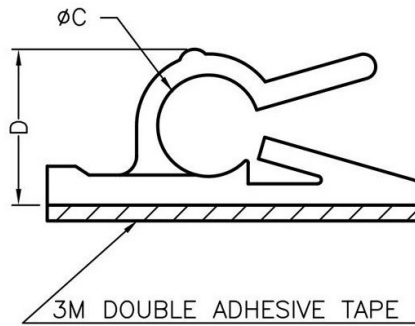

FIX-WCT

MATERIAL: NYLON 66(UL)
 COLOUR: NATURAL
 FLAME CLASS: 94V-2
 UNIT: mm

PART NO	A	B	C	D
FIX-WCT-4	15,9	15,9	4	5,7
FIX-WCT-5	19	19	5,2	8
FIX-WCT-6	19	20	6	9,9

X-ON Electronics

Largest Supplier of Electrical and Electronic Components