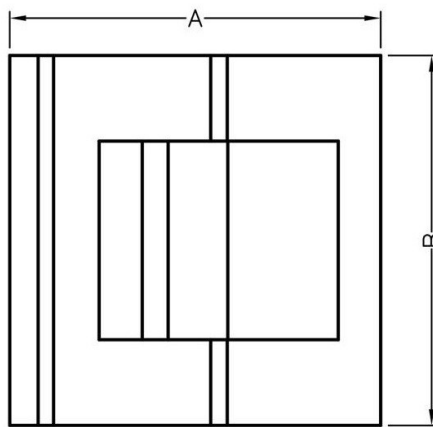

FIX-WCT

MATERIAL: NYLON 66(UL)
 COLOUR: NATURAL
 FLAME CLASS: 94V-2
 UNIT: mm

PART NO	A	B	C	D
FIX-WCT-4	15,9	15,9	4	5,7
FIX-WCT-5	19	19	5,2	8
FIX-WCT-6	19	20	6	9,9

X-ON Electronics

Largest Supplier of Electrical and Electronic Components