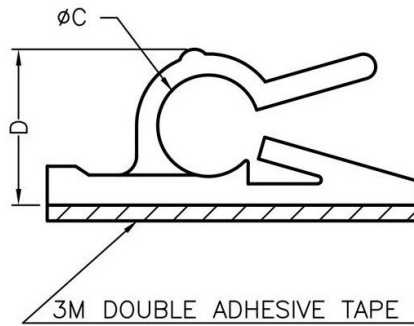

FIX-WCT

MATERIAL: NYLON 66(UL)
 COLOUR: NATURAL
 FLAME CLASS: 94V-2
 UNIT: mm

PART NO	A	B	C	D
FIX-WCT-4	15,9	15,9	4	5,7
FIX-WCT-5	19	19	5,2	8
FIX-WCT-6	19	20	6	9,9

X-ON Electronics

Largest Supplier of Electrical and Electronic Components