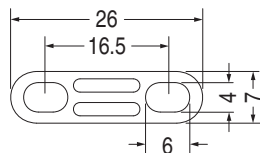

- Flame Class: 94HB
- Color: Black

Part No.	Package
CLT-6	1000