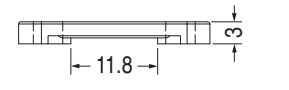

- Material: PBT (UL)
- Flame Class: 94V-0
- Color: Natural

Part No.	Package
CLT-18	500