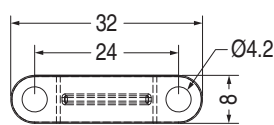

- Material: ABS (UL)
- Flame Class: 94HB
- Color: Black

Part No.	Package
CLT-8	1000

- Flame Class: 94HB
- Color: Black

Part No.	Package
CLT-6	1000

- Material: PBT (UL)
- Flame Class: 94V-0
- Color: Natural

Part No.	Package
CLT-18	500

Part No.	Package
CLT-14	1000

Part No.	Package
CLT-20	1000

Part No.	Package
CLT-10	1000