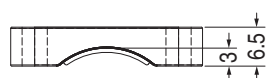

- Material: ABS (UL)
- Flame Class: 94HB
- Color: Black

Part No.	Package
CLT-8	1000

- Flame Class: 94HB
- Color: Black

Part No.	Package
CLT-6	1000

- Material: PBT (UL)
- Flame Class: 94V-0
- Color: Natural

Part No.	Package
CLT-18	500

Part No.	Package
CLT-14	1000

Part No.	Package
CLT-20	1000

Part No.	Package
CLT-10	1000