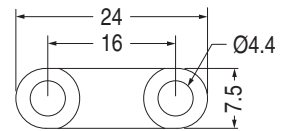

Part No.	Package
CLT-19	1000

Part No.	Package
CLT-2	500

- Material: Nylon 66 (UL)/ABS (UL)/PC+ABS (UL)
- Flame Class: 94HB/94V-2/94V-0

Part No.	Package
CLT-1	500

- Flame Class: 94HB
- Color: Black

Part No.	Package
CLT-5	1000