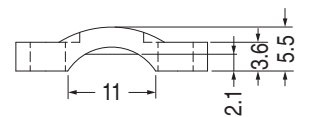

Part No.	Package
CLT-19	1000

Part No.	Package
CLT-2	500

- Material: Nylon 66 (UL)/ABS (UL)/PC+ABS (UL)
- Flame Class: 94HB/94V-2/94V-0

Part No.	Package
CLT-1	500

- Flame Class: 94HB
- Color: Black

Part No.	Package
CLT-5	1000