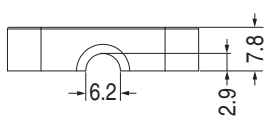

Part No.	Package
CLT-19	1000

Part No.	Package
CLT-2	500

- Material: Nylon 66 (UL)/ABS (UL)/PC+ABS (UL)
- Flame Class: 94HB/94V-2/94V-0

Part No.	Package
CLT-1	500

- Flame Class: 94HB
- Color: Black

Part No.	Package
CLT-5	1000