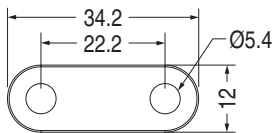

Part No.	Package
CLT-19	1000

Part No.	Package
CLT-2	500

- Material: Nylon 66 (UL)/ABS (UL)/PC+ABS (UL)
- Flame Class: 94HB/94V-2/94V-0

Part No.	Package
CLT-1	500

- Flame Class: 94HB
- Color: Black

Part No.	Package
CLT-5	1000