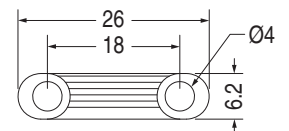

- Material: PBT (UL)
- Flame Class: 94V-0
- Color: Natural

Part No.	Package
CLT-18	500