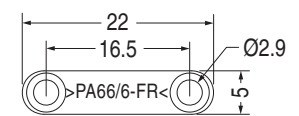

Part No.	Package
CLT-10	1000