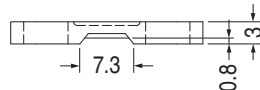

- Flame Class: 94HB
- Color: Black

Part No.	Package
CLT-6	1000