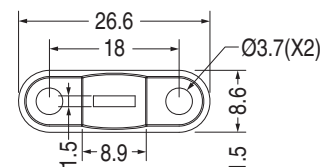

Part No.	Package
CLT-20	1000