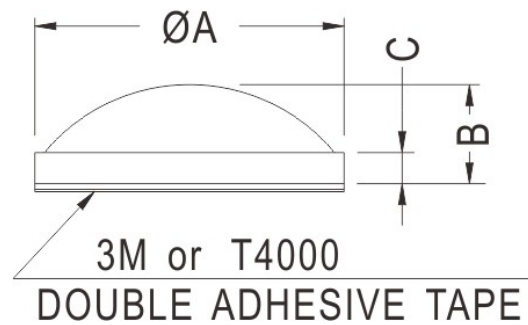

FIX-RF

- ◆ MATERIAL: RUBBER/SILICON RUBBER
- ◆ COLOR: BLACK/TRANSPARENT
- ◆ UNIT: mm

PART NO	A	B	C
FIX-RF-002	10	2,8	1
FIX-RF8-2A	8	2	1
FIX-RF8-2.4A	8	2,4	1
FIX-RF8-2.6A	8	2,6	1,1

X-ON Electronics

Largest Supplier of Electrical and Electronic Components