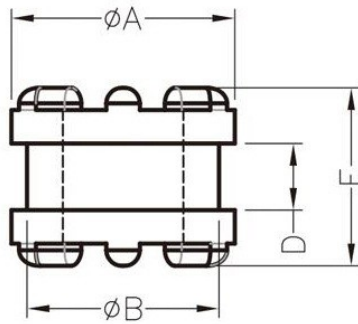

TGM-17

MATERIAL:TPE
COLOUR:BLACK
UNIT:mm

PART NO	A	B	C	D	E
TGM-17	5	4,3	2,7	1,5	4

X-ON Electronics

Largest Supplier of Electrical and Electronic Components

Click to view similar products for [Control Switches](#) category: