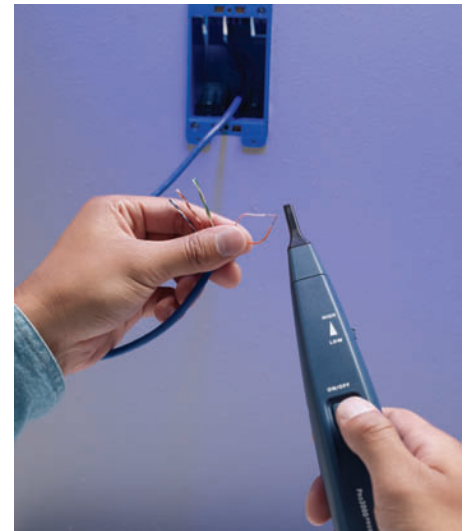

Pro3000 Analog Toner Specifications

User interface	Slide switch selects Continuity or Tone Mode Push button switch selects SOLID, ALT or OFF Tone mode LED Continuity/Polarity LED
Solid Frequency	1000 Hz nominal
Alternating Frequency	1000/1500 Hz nominal
Over Voltage Protection	60 Vdc in Toner/Polarity Mode
Output Power in Tone Mode	8 dbm into 600 ohms
Output Voltage Level in Continuity Mode	8 Vdc with fresh battery
Battery	9V alkaline
Temperature	Operating: -20° C to 60° C, Storage: -40° C to 70° C
Case dimensions	2.7 in. x 2.4 in. x 1.4 in. (6.9 cm x 6.1 cm x 3.6 cm)

Hear the tone change when you short the correct pair on the far end

Pro3000 Analog Probe specifications

User interface	ON/OFF pushbutton Volume dial Replaceable tip 3.5 mm earphone jack
Battery	9V alkaline
Temperature	Operating: -20° C to 60° C, Storage: -40° C to 70° C
Case dimensions	9.8 in. x 1.6 in. x 1.3 in. (24.9 cm x 4.1 cm x 3.3 cm)

Ordering information

Model	Description
26000900	Pro3000 Analog Tone & Probe Kit
26100900	Pro3000 Analog Probe
26200900	Pro3000 Analog Tone Generator
26100103	Pro3000 Probe Tip
26300000	Earpiece, Pro3000 probe

NETWORK SUPERVISION

Fluke Networks
P.O. Box 777, Everett, WA USA 98206-0777

Fluke Networks operates in more than 50 countries worldwide. To find your local office contact details, go to www.flukenetworks.com/contact.

©2006 Fluke Corporation. All rights reserved.
Printed in U.S.A. 1/2006 2447802 D-ENG-N Rev B