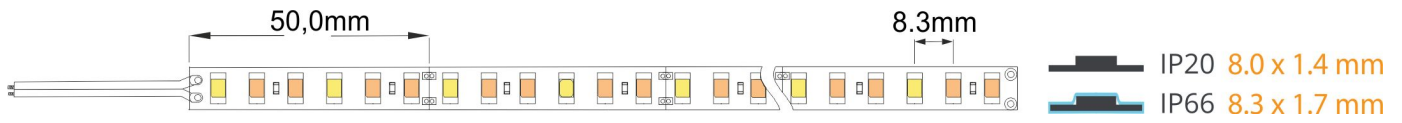

Dimensions