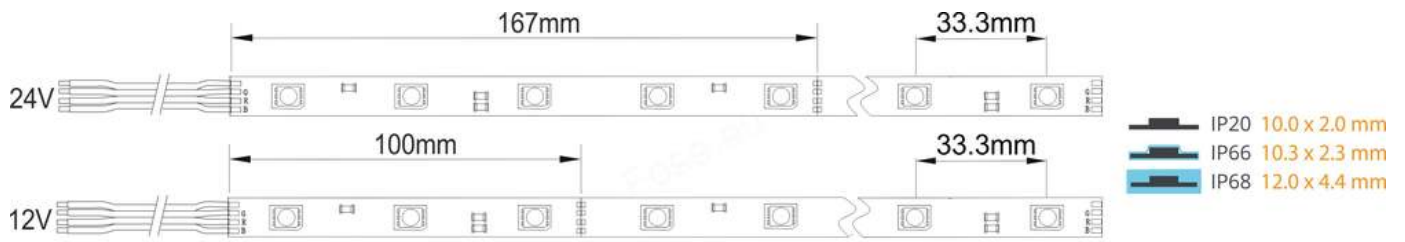

Dimensions